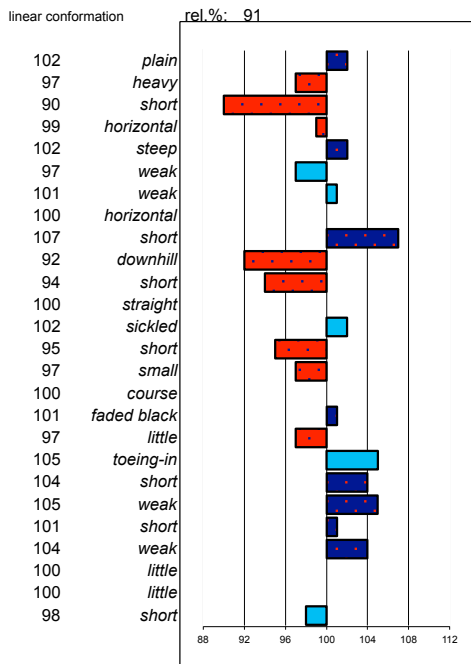

noble head
light head-neck-conn.
long neck length
vertical neck position
sloping shoulder
tight back
tight loins
sloping croup angle
long croup length
ophill body
long length forearm
standing under frontlegs
straight hind legs
long kootlengte
large hooves
dry bone quality
jet black color
much hair
toeing-out frontlegs
long walk length
powerful walk strength
long trot length
powerful trot strength
much balance
much suppleness
tall stature

waarderende exterieurkenmerken

type	frame	feet & legs	walk	trot	total		
102	101	99	104	102	102		
ABFP							
rel.	walk	trot	canter	riding	driving	showdr.	total
77	106	99	98	100	101	100	101

Gerryt 360

199424481 marks allowed: 8,4%
born: 02-07-94 not allowed: 1,6%
s.: Reitse 272 mgs mggs
m.: Leidy Doeke 287 Ritske 202