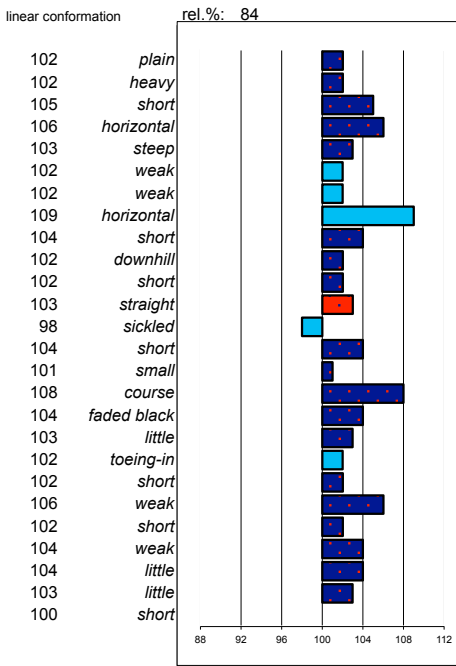

noble head
light head-neck-conn.
long neck length
vertical neck position
sloping shoulder
tight back
tight loins
sloping croup angle
long croup length
ophill body
long length forearm
standing under frontlegs
straight hind legs
long kootlengte
large hooves
dry bone quality
jet black color
much hair
toeing-out frontlegs
long walk length
powerful walk strength
long trot length
powerful trot strength
much balance
much suppleness
tall stature

waarderende exterieurkenmerken							
type	frame	feet & legs			walk	trot	total
106	103	106			106	103	105
ABFP							
rel.	walk	trot	canter	riding	driving	showdr.	total
70	101	104	104	102	104	103	103

Brend 413

200020671 marks allowed: 2,1%
born: 18-04-00 not allowed: 0,2%
s.: Brandus 345 mgs mggs
m.: Meta van de St Doeke 287 Tjimme 275