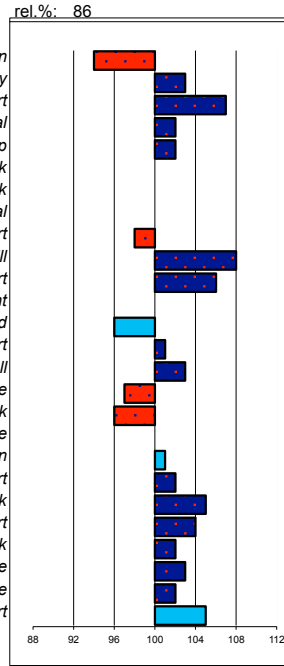

94 plain
103 light
107 short
102 horizontal
100 steep
100 weak
100 weak
100 horizontal
98 short
108 downhill
106 short
100 straight
96 sickled
101 short
103 small
97 course
96 faded black
100 little
101 toeing-in
102 short
105 weak
104 short
102 weak
103 little
102 little
105 short

noble light
long vertical
sloping tight
tight sloping
long ophill
long standing under
straight long
large dry
jet black much
toeing-out
long powerful
long powerful
much much
much tall

waarderende exterieurkenmerken

type	frame	feet & legs			walk	trot	total
100	105	101			105	102	103
ABFP							
rel.	walk	trot	canter	riding	driving	showdr.	total
73	100	101	100	101	100	102	101

Arjen 417

200009341 marks allowed: 0,0%
born: 31-03-00 not allowed: 0,0%
s.: Erik 351 mgs mggs
m.: Femke v. Hidd Nikolaas 310 Jochem 259

linear conformation