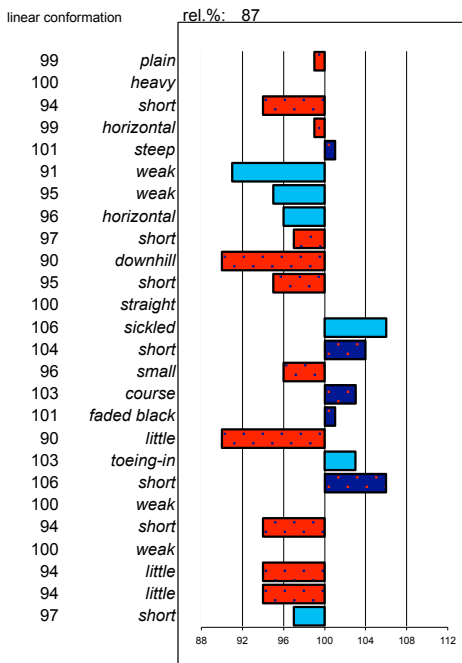

noble head
light head-neck-conn.
long neck length
vertical neck position
sloping shoulder
tight back
tight loins
sloping croup angle
long croup length
ophill body
long length forearm
standing under frontlegs
straight hind legs
long kootlengte
large hooves
dry bone quality
jet black color
much hair
toeing-out frontlegs
long walk length
powerful walk strength
long trot length
powerful trot strength
much balance
much suppleness
tall stature

waarderende exterieurkenmerken

type	frame	feet & legs	walk	trot	total		
96	95	97	102	99	98		
ABFP							
rel.	walk	trot	canter	riding	driving	showdr.	total
73	105	99	104	102	100	98	102

Jasper 366

199520431 marks allowed: 2,9%
born: 20-05-95 not allowed: 0,3%
s.: Olof 315 mgs mggs
m.: Antje ut de Mie Franke 251 Tsjalling 235