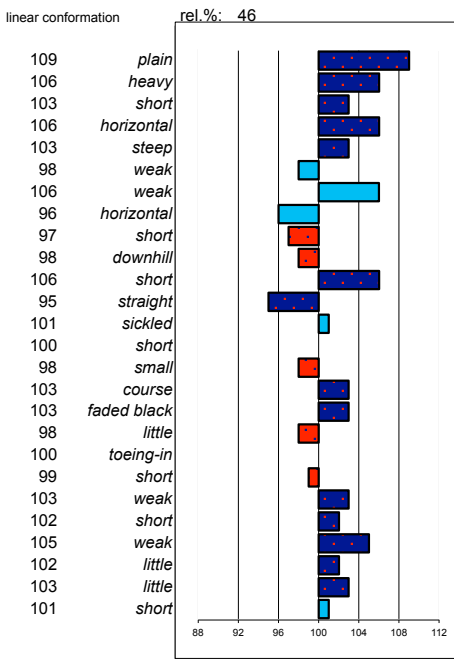

noble head
light head-neck-conn.
long neck length
vertical neck position
sloping shoulder
tight back
tight loins
sloping croup angle
long croup length
ophill body
long length forearm
standing under frontlegs
straight hind legs
long kootlengte
large hooves
dry bone quality
jet black color
much hair
toeing-out frontlegs
long walk length
powerful walk strength
long trot length
powerful trot strength
much balance
much suppleness
tall stature

type	frame	feet & legs	walk	trot	total		
109	106	103	102	107	106		
ABFP							
rel.	walk	trot	canter	riding	driving	showdr.	total
0	0	0	0	0	0	0	0

Olgert 445

200400835 marks allowed: 4,0%
born: 19-03-04 not allowed: 3,0%
s.: Ulke 338 mgs mggs
m.: Sjoukje E. Atse 342 Oege 267