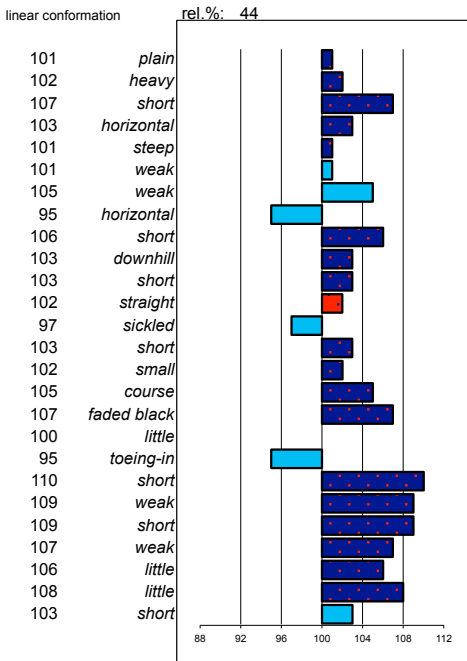

type	frame	feet & legs	walk	trot	total		
104	107	105	110	107	107		
ABFP							
rel.	walk	trot	canter	riding	driving	showdr.	total
0	0	0	0	0	0	0	0

Wimer 461

200702276 marks allowed: nvt
born: 27-04-07 not allowed: nvt
s.: Hinne 427 mgs mggs
m.: Adellyke Heitse 354 Tjimme 275