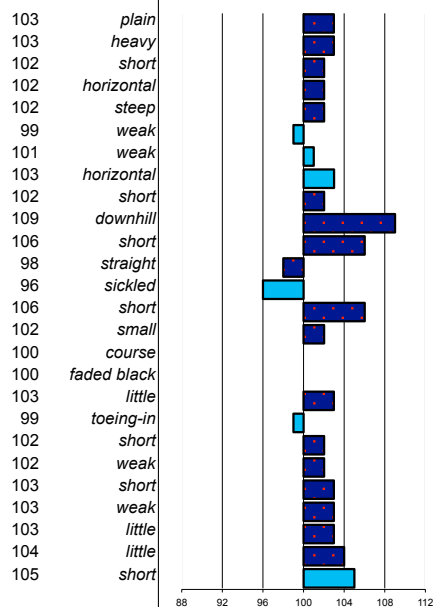

noble head
light head-neck-conn.
long neck length
vertical neck position
sloping shoulder
tight back
tight loins
sloping croup angle
long croup length
ophill body
long length forearm
standing under frontlegs
straight hind legs
long kootlengte
large hooves
dry bone quality
jet black color
much hair
toeing-in frontlegs
long walk length
powerful walk strength
long trot length
powerful trot strength
much balance
much suppleness
tall stature

waarderende exterieurkenmerken

type	frame	feet & legs	walk	trot	total	
103	105	101	100	103	102	
ABFP						
rel.	walk	trot	canter	riding	showdr.	total
0	0	0	0	0	0	0