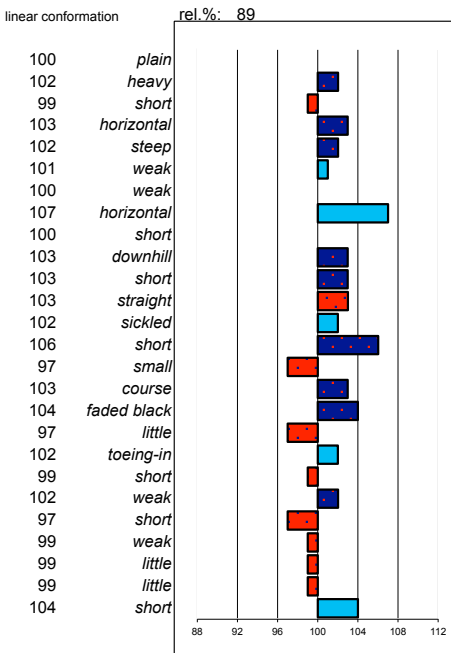

noble head
light head-neck-conn.
long neck length
vertical neck position
sloping shoulder
tight back
tight loins
sloping croup angle
long croup length
ophill body
downhill length forearm
standing under frontlegs
straight hind legs
long kootlengte
large hooves
dry bone quality
jet black color
much hair
toeing-out frontlegs
long walk length
powerful walk strength
long trot length
powerful trot strength
much balance
much suppleness
tall stature

Sape 381

199732061 marks allowed: 1,4%
born: 06-07-97 not allowed: 1,5%
s.: Fabe 348 mgs mggs
m.: Olcha Feitse 293 Naen 264