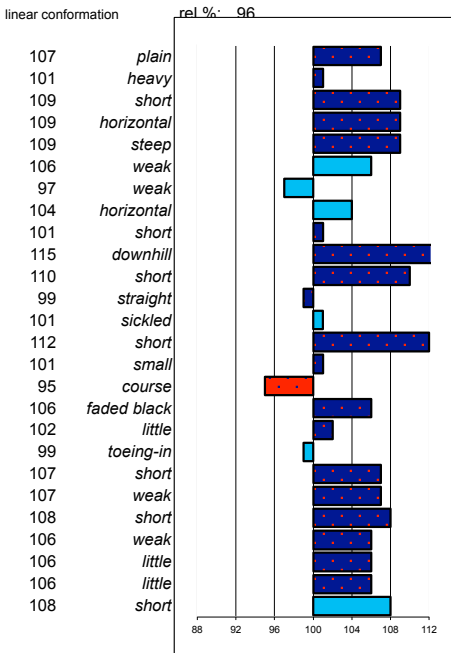

Onne 376

199619181 marks allowed: 0,3%
born: 30-07-96 not allowed: 0,1%
s.: Leffert 306 mgs mggs
m.: Ytsje Hearke 254 Wessel 237

noble head
light head-neck-conn.
long neck length
vertical neck position
sloping shoulder
tight back
tight loins
sloping croup angle
long croup length
ophill body
downhill length forearm
standing under frontlegs
straight hind legs
long kootlengte
large hooves
dry bone quality
jet black color
much hair
toeing-out frontlegs
long walk length
powerful walk strength
long trot length
powerful trot strength
much balance
much suppleness
tall stature

Monte 378

199623171 marks allowed: 11,9%
born: 08-07-96 not allowed: 3,1%
s.: Teunis 332 mgs mggs
m.: Roos Boszorg Hannes 296 Mark 232