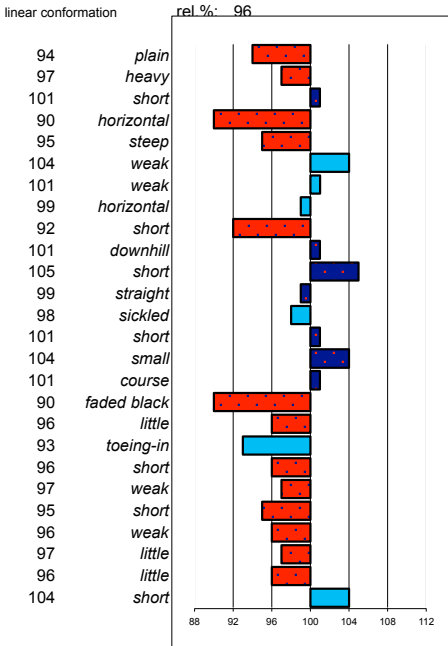

Stallions approved based on offspring

Jillis 301

198503011 marks allowed: 3,2%
born: 19-03-85 not allowed: 1,0%
s.: Jochem 259 mgs mggs
m.: Geesje Freark 218 Jetse 225

noble head
light head-neck-conn.
long neck length
vertical neck position
sloping shoulder
tight back
tight loins
sloping croup angle
long croup length
ophill body
long length forearm
standing under frontlegs
straight hind legs
long kootlengte
large hooves
dry bone quality
jet black color
much hair
toeing-out frontlegs
long walk length
powerful walk strength
long trot length
powerful trot strength
much balance
much suppleness
tall stature

Jakob 302

198503021 marks allowed: 3,5%
born: 22-04-85 not allowed: 1,0%
s.: Naen 264 mgs mggs
m.: Tunke Mark 232 Gerke 220