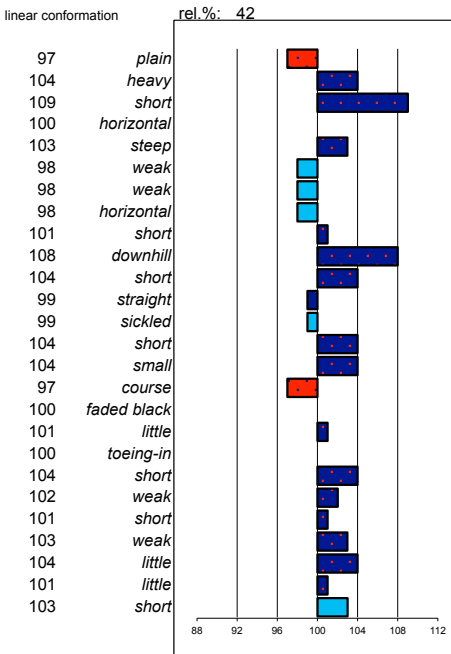

noble head
light head-neck-conn.
long neck length
vertical neck position
sloping shoulder
tight back
tight loins
sloping croup angle
long croup length
ophill body
long length forearm
standing under frontlegs
straight hind legs
long kootlengte
large hooves
dry bone quality
jet black color
much hair
toeing-out frontlegs
long walk length
powerful walk strength
long trot length
powerful trot strength
much balance
much suppleness
tall stature

waarderende exterieurkenmerken

type	frame	feet & legs	walk	trot	total			
101	104	100	104	103	103			
ABFP								
rel.	walk	trot	canter	riding	driving	showdr.	werkl.	total
0	0	0	0	0	0	0	0	0

Sjouke 453

200503310 marks allowed: 1,0%
born: 06-05-05 not allowed: 0,0%
s.: Doaitsen 420 mgs mggs
m.: Wiefkje V. Jelte 365 Leffert 306