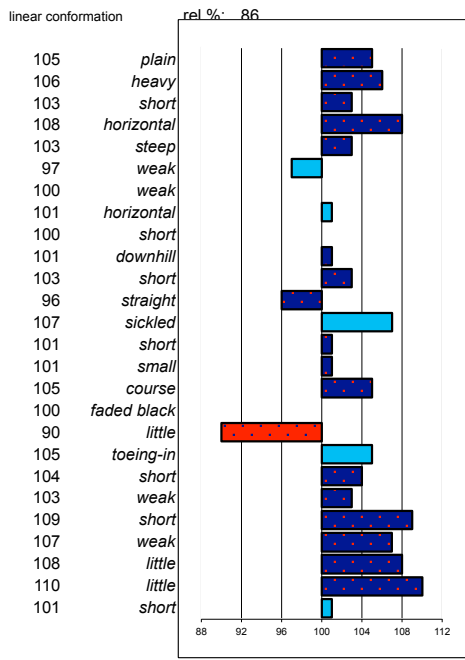

noble head 105
light head-neck-conn. 106
long neck length 103
vertical neck position 108
sloping shoulder 103
tight back 97
tight loins 100
sloping croup angle 101
long croup length 100
ophill body 101
long length forearm 103
standing under frontlegs 96
straight hind legs 107
long kootlengte 101
large hooves 101
dry bone quality 105
jet black color 100
much hair 90
toeing-out frontlegs 105
long walk length 104
powerful walk strength 103
long trot length 109
powerful trot strength 107
much balance 108
much suppleness 110
tall stature 101

waarderende exterieurkenmerken

type	frame	feet & legs	walk	trot	total		
106	104	101	98	106	103		
ABFP							
rel.	walk	trot	canter	riding	driving	showdr.	total
71	100	106	106	106	105	105	104

waarderende exterieurkenmerken

type	frame	feet & legs	walk	trot	total		
104	105	104	104	107	105		
ABFP							
rel.	walk	trot	canter	riding	driving	showdr.	total
73	103	105	104	105	105	108	105