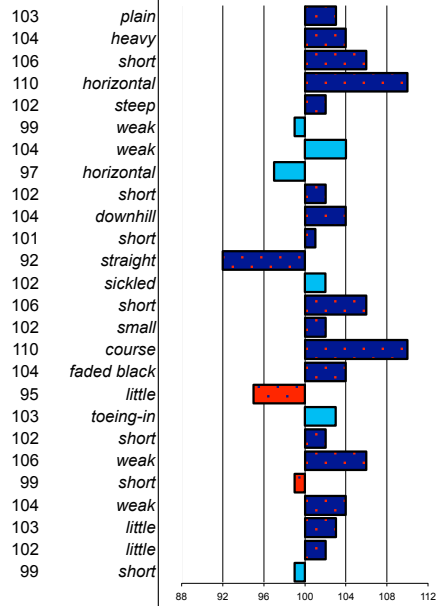

noble head
light head-neck-conn.
long neck length
vertical neck position
sloping shoulder
tight back
tight loins
sloping croup angle
long croup length
ophill body
long length forearm
standing under frontlegs
straight hind legs
long kootlengte
large hooves
dry bone quality
jet black color
much hair
toeing-out frontlegs
long walk length
powerful walk strength
long trot length
powerful trot strength
much balance
much suppleness
tall stature

waarderende exterieurkenmerken

type	frame	feet & legs	walk	trot	total		
105	106	109	104	103	105		
ABFP							
rel.	walk	trot	canter	riding	driving	showdr.	total
84	102	105	100	103	105	110	104