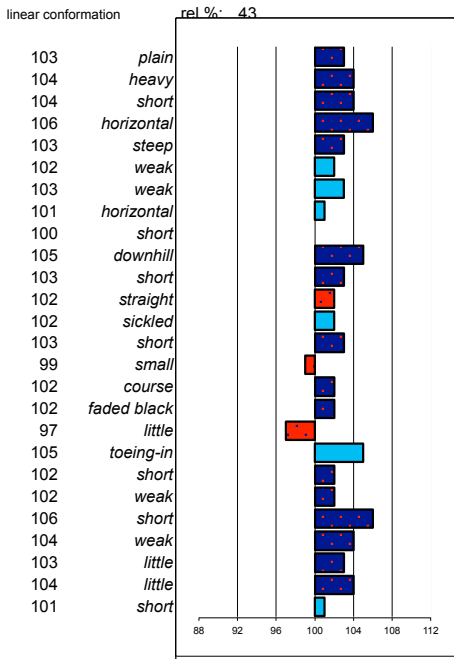

Mewes 438

200401257 marks allowed: 3,0%
born: 01-04-04 not allowed: 0,0%
s.: Teeuwis 389 mgs mggs
m.: Oekje-Vrouwke Oege 267 Leffert 306

type	frame	feet & legs			walk	trot	total
107	108	102	103	104	105		
ABFP							
rel.	walk	trot	canter	riding	driving	showdr.	total
0	0	0	0	0	0	0	0

Meinse 439

200401387 marks allowed: 0,0%
born: 03-04-04 not allowed: 0,0%
s.: Heinse 354 mgs mggs
m.: Femke fan Nes Dirk 298 Oege 267