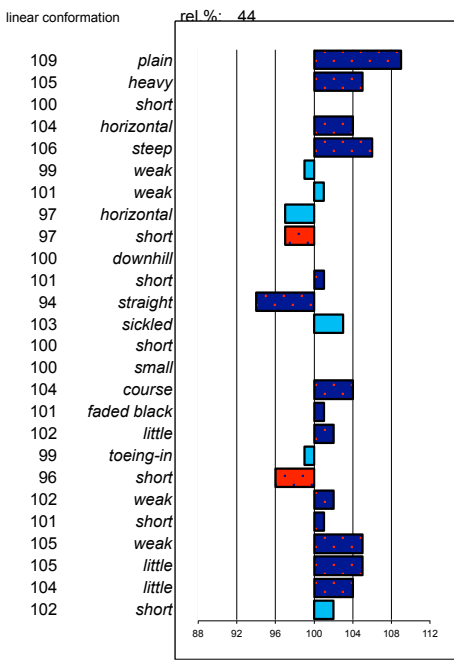

Michiel 442

200402871 marks allowed: 3,0%
born: 18-04-04 not allowed: 2,0%
s.: Tsjerk 328 mgs mggs
m.: Trudy fan Boalt Leffert 306 Hearke 254

noble head
light head-neck-conn.
long neck length
vertical neck position
sloping shoulder
tight back
tight loins
sloping croup angle
long croup length
ophill body
long length forearm
standing under frontlegs
straight hind legs
long kootlengte
large hooves
dry bone quality
jet black color
much hair
toeing-out frontlegs
long walk length
powerful walk strength
long trot length
powerful trot strength
much balance
much suppleness
tall stature

type	frame	feet & legs	walk	trot	total		
109	105	104	101	105	105		
ABFP							
rel.	walk	trot	canter	riding	driving	showdr.	total
0	0	0	0	0	0	0	0

Tjalf 443

199835331 marks allowed: 2,0%
born: 14-07-98 not allowed: 0,0%
s.: Heinse 354 mgs mggs
m.: Welmoed M. Tjimme 275 Hearke 254