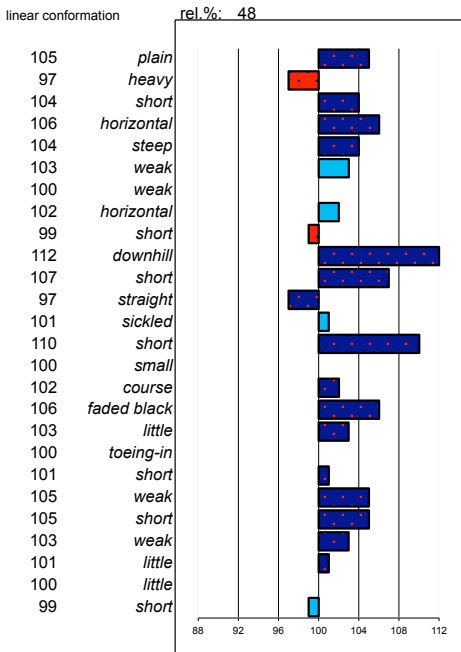

noble head
light head-neck-conn.
long neck length
vertical neck position
sloping shoulder
tight back
tight loins
sloping croup angle
long croup length
ophill body
long length forearm
standing under frontlegs
straight hind legs
long kootlengte
large hooves
dry bone quality
jet black color
much hair
toeing-out frontlegs
long walk length
powerful walk strength
long trot length
powerful trot strength
much balance
much suppleness
tall stature

type	frame	feet & legs	walk	trot	total		
108	108	103	102	105	105		
ABFP							
rel.	walk	trot	canter	riding	driving	showdr.	total
0	0	0	0	0	0	0	0

Maurits 437

200400178 marks allowed: 1,0%
born: 19-02-04 not allowed: 1,0%
s.: Ulbert 390 mgs mggs
m.: Wendy fan it Pr Ulke 338 Jurjen 303