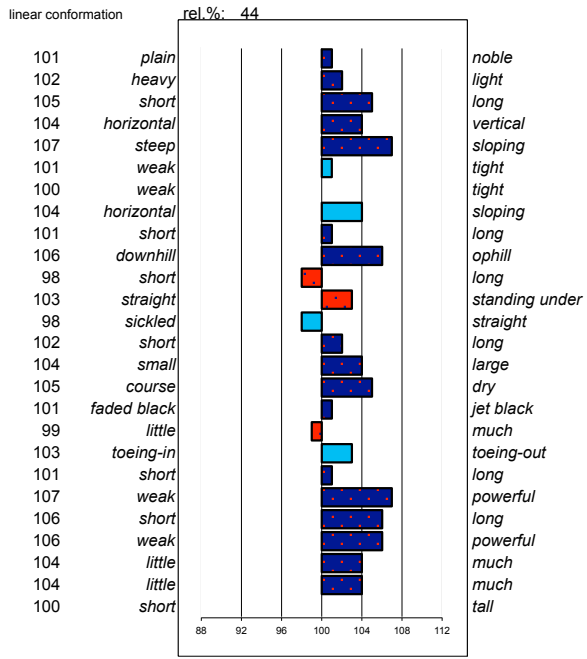

type	frame	feet & legs			walk	trot	total
104	109	106	105	105	105	105	
ABFP							
rel.	walk	trot	canter	riding	driving	showdr.	total
0	0	0	0	0	0	0	0

Maeije 440

200401841 marks allowed: 1,0%
born: 04-04-04 not allowed: 0,0%
s.: Beart 411 mgs mggs
m.: Annegjen Goffert 369 Feitse 293