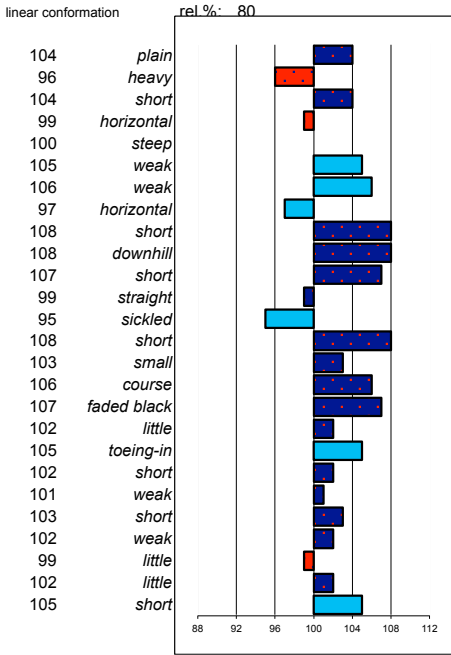

Stallions not approved based on offspring

Gjalt 426

200244671
born: 09-06-02
s.: Pyt 325
m.: Margriet C.

marks allowed: 0,8%
not allowed: 0,3%

mgs mggs
Lukas 324 Oepke 266

noble
light
long
vertical
sloping
tight
tight
sloping
long
ophill
long
standing under
straight
long
large
dry
jet black
much
toeing-out
long
powerful
long
powerful
much
much
tall

head
head-neck-conn.
neck length
neck position
shoulder
back
loins
croup angle
croup length
body
length forearm
frontlegs
hind legs
kootlengte
hooves
bone quality
color
hair
frontlegs
walk length
walk strength
trot length
trot strength
balance
suppleness
stature

Hinne 427

200245901
born: 07-06-02
s.: Tsjerk 328
m.: Anke

marks allowed: 4,4%
not allowed: 0,4%

mgs mggs
Falke 291 Hearke 254