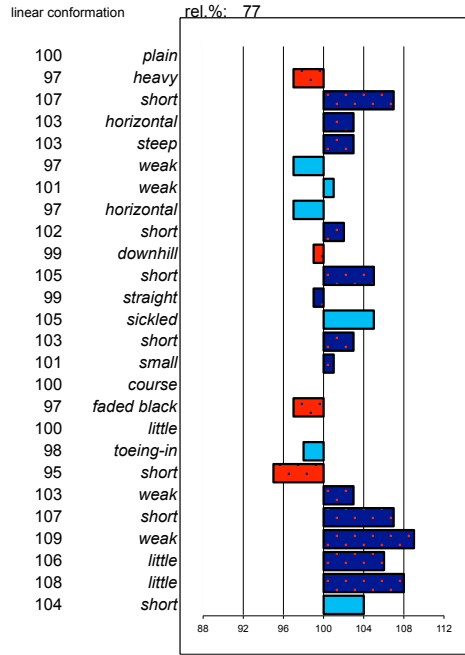

noble
light
long
vertical
sloping
tight
tight
sloping
long
ophill
long
standing under
straight
long
large
dry
jet black
much
toeing-in
long
powerful
long
powerful
much
much
tall

waarderende exterieurkenmerken

type	frame	feet & legs			walk	trot	total
104	107	106	106	101	102	103	
ABFP							
rel.	walk	trot	canter	riding	driving	showdr.	total
0	0	0	0	0	0	0	0

waarderende exterieurkenmerken

type	frame	feet & legs			walk	trot	total
104	108	103	102	107	105		
ABFP							
rel.	walk	trot	canter	riding	driving	showdr.	total
0	0	0	0	0	0	0	0

Tietse 428

199805301
born: 14-03-98
s.: Reyert 337
m.: Bontsje

marks allowed: 4,9%
not allowed: 0,8%

mgs mggs
Oepke 266 Ritske 202