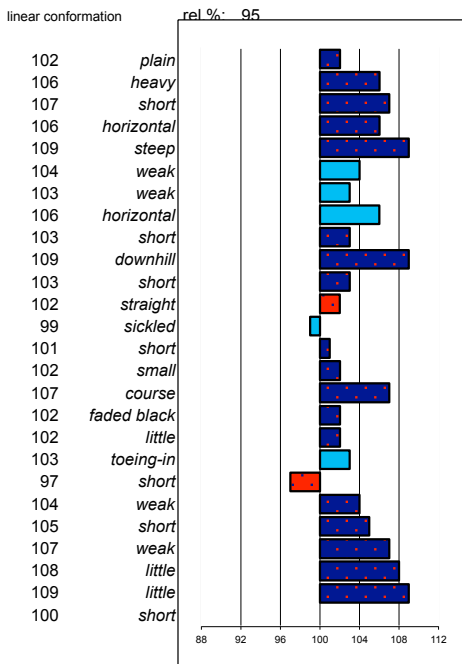

Heinse 354

199401891 marks allowed: 0,6%
born: 05-03-94 not allowed: 0,0%
s.: Leffert 306 mgs mggs
m.: Ljutske Dimer 285 Oege 267

noble head
light head-neck-conn.
long neck length
vertical neck position
sloping shoulder
tight back
tight loins
sloping croup angle
long croup length
ophill body
long length forearm
standing under frontlegs
straight hind legs
long kootlengte
large hooves
dry bone quality
jet black color
much hair
toeing-out frontlegs
long walk length
powerful walk strength
long trot length
powerful trot strength
much balance
much suppleness
tall stature

waarderende exterieurkenmerken

type	frame	feet & legs	walk	trot	total		
107	109	107	102	106	106		
ABFP							
rel.	walk	trot	canter	riding	driving	showdr.	total
79	96	103	104	102	102	104	102

Gradus 356

199420631 marks allowed: 3,3%
born: 15-07-94 not allowed: 0,7%
s.: Reitse 272 mgs mggs
m.: Gretha Oege 267 Ygram 240