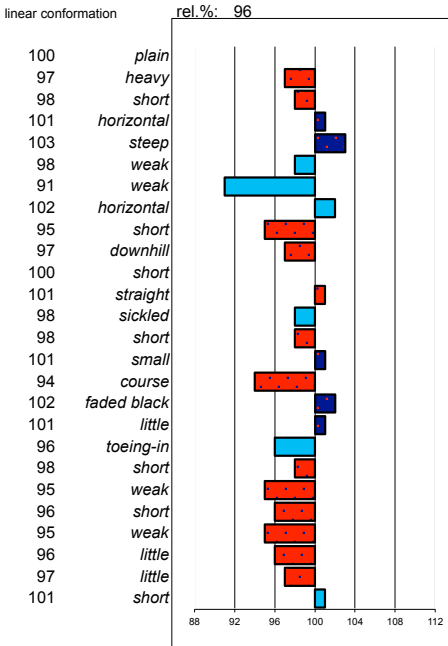

noble head
light head-neck-conn.
long neck length
vertical neck position
sloping shoulder
tight back
tight loins
sloping croup angle
long croup length
ophill body
long length forearm
standing under frontlegs
straight hind legs
long kootlengte
large hooves
dry bone quality
jet black color
much hair
toeing-out frontlegs
long walk length
powerful walk strength
long trot length
powerful trot strength
much balance
much suppleness
tall stature

Leffert 306

198603061 marks allowed: 0,8%
born: 27-04-86 not allowed: 0,3%
s.: Tamme 276 mgs mggs
m.: Bontsje Oepke 266 Ritske 202