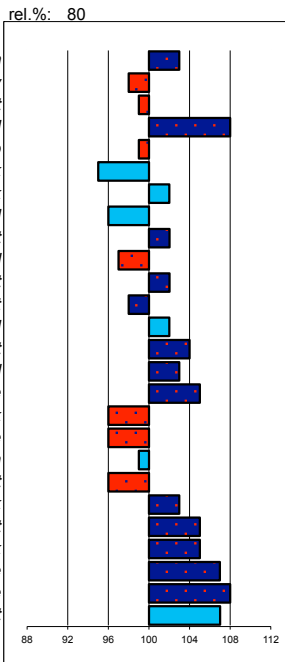

noble head
light head-neck-conn.
long neck length
vertical neck position
sloping shoulder
tight back
tight loins
sloping croup angle
long croup length
ophill body
long length forearm
standing under frontlegs
straight hind legs
long kootlengte
large hooves
dry bone quality
jet black color
much hair
toeing-out frontlegs
long walk length
powerful walk strength
long trot length
powerful trot strength
much balance
much suppleness
tall stature

Rik 396

199725421 marks allowed: 8,3%
born: 16-05-97 not allowed: 1,1%
s.: Oltman 317 mgs mggs
m.: Edwarda Reitse 272 Hindrik 222

linear conformation