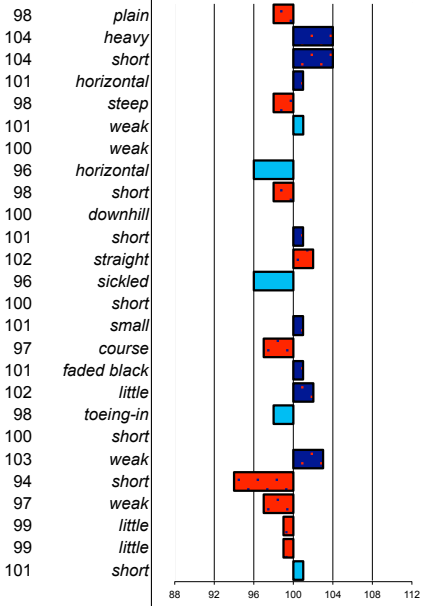

Fède 350

199301471 marks allowed: 1,0%
born: 11-04-93 not allowed: 0,0%
s.: Jelmer 297 mgs mggs
m.: Ursel Hearke 254 Wessel 237

linear conformation rel.%: 85

noble head
light head-neck-conn.
long neck length
vertical neck position
sloping shoulder
tight back
tight loins
sloping croup angle
long croup length
ophill body
long length forearm
standing under frontlegs
straight hind legs
long kootlengte
large hooves
dry bone quality
jet black color
much hair
toeing-out frontlegs
long walk length
powerful walk strength
long trot length
powerful trot strength
much balance
much suppleness
tall stature

waarderende exterieurkenmerken

type	frame	feet & legs	walk	trot	total		
101	102	98	101	98	100		
ABFP							
rel.	walk	trot	canter	riding	driving	showdr.	total
70	97	95	96	97	96	96	96

Erik 351

199320351 marks allowed: 8,1%
born: 28-04-93 not allowed: 0,6%
s.: Jelmer 297 mgs mggs
m.: Stina Frans 289 Ygram 240

linear conformation rel.%: 92