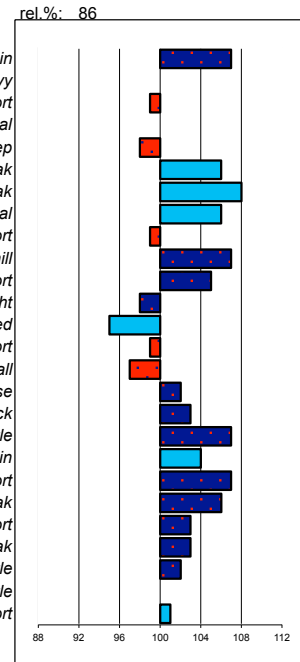

noble head
light head-neck-conn.
long neck length
vertical neck position
sloping shoulder
tight back
tight loins
sloping croup angle
long croup length
ophill body
long length forearm
standing under frontlegs
straight hind legs
long kootlengte
large hooves
dry bone quality
jet black color
much hair
toeing-out frontlegs
long walk length
powerful walk strength
long trot length
powerful trot strength
much balance
much suppleness
tall stature

noble head
light head-neck-conn.
long neck length
vertical neck position
sloping shoulder
tight back
tight loins
sloping croup angle
long croup length
ophill body
long length forearm
standing under frontlegs
straight hind legs
long kootlengte
large hooves
dry bone quality
jet black color
much hair
toeing-out frontlegs
long walk length
powerful walk strength
long trot length
powerful trot strength
much balance
much suppleness
tall stature

waarderende exterieurkenmerken

type	frame	feet & legs	walk	trot	total		
107	105	106	103	103	105		
ABFP							
rel.	walk	trot	canter	riding	driving	showdr.	total
74	101	101	102	102	102	103	102

waarderende exterieurkenmerken

type	frame	feet & legs	walk	trot	total		
106	105	104	106	102	105		
ABFP							
rel.	walk	trot	canter	riding	driving	showdr.	total
70	99	100	105	101	99	100	101

Feike 395

199306571 marks allowed: 5,7%
born: 09-04-93 not allowed: 0,8%
s.: Feitse 293 mgs mggs
m.: Jelsje Naen 264 Ritske 202

linear conformation