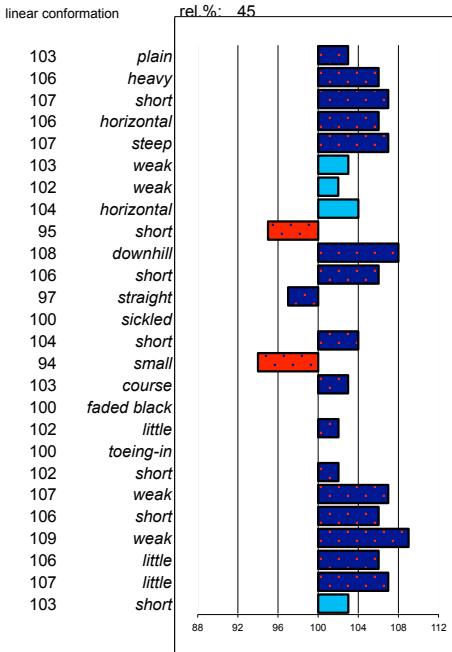

noble head
light head-neck-conn.
long neck length
vertical neck position
sloping shoulder
tight back
tight loins
sloping croup angle
long croup length
ophill body
long length forearm
standing under frontlegs
straight hind legs
long kootlengte
large hooves
dry bone quality
jet black color
much hair
toeing-out frontlegs
long walk length
powerful walk strength
long trot length
powerful trot strength
much balance
much suppleness
tall stature

waarderende exterieurkenmerken							
type	frame	feet & legs			walk	trot	total
107	108	104			104	107	106
ABFP							
rel.	walk	trot	canter	riding	driving	showdr.	werkl.
0	0	0	0	0	0	0	0

Uldrik 457

200601504 marks allowed: nvt
born: 08-04-06 not allowed: nvt
s.: Dries 421 mgs mggs
m.: Eeke fan 'e Ves Tsjerk 328 Dirk 298