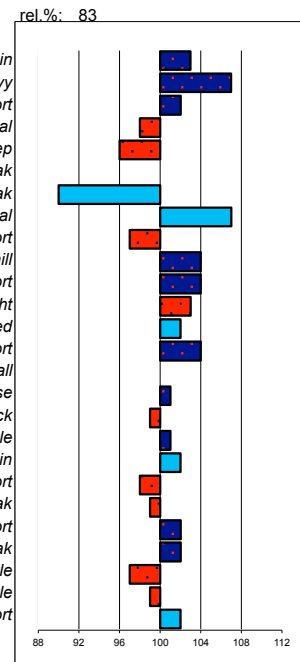

noble head
light head-neck-conn.
long neck length
vertical neck position
sloping shoulder
tight back
tight loins
sloping croup angle
long croup length
ophill body
long length forearm
standing under frontlegs
straight hind legs
long kootlengte
large hooves
dry bone quality
jet black color
much hair
toeing-out frontlegs
long walk length
powerful walk strength
long trot length
powerful trot strength
much balance
much suppleness
tall stature

noble head
light head-neck-conn.
long neck length
vertical neck position
sloping shoulder
tight back
tight loins
sloping croup angle
long croup length
ophill body
long length forearm
standing under frontlegs
straight hind legs
long kootlengte
large hooves
dry bone quality
jet black color
much hair
toeing-out frontlegs
long walk length
powerful walk strength
long trot length
powerful trot strength
much balance
much suppleness
tall stature

waarderende exterieurkenmerken

type	frame	feet & legs	walk	trot	total		
104	104	105	102	104	104		
ABFP							
rel.	walk	trot	canter	riding	driving	showdr.	total
0	0	0	0	0	0	0	0

waarderende exterieurkenmerken

type	frame	feet & legs	walk	trot	total		
100	98	100	96	100	99		
ABFP							
rel.	walk	trot	canter	riding	driving	showdr.	total
70	102	100	102	102	104	102	102