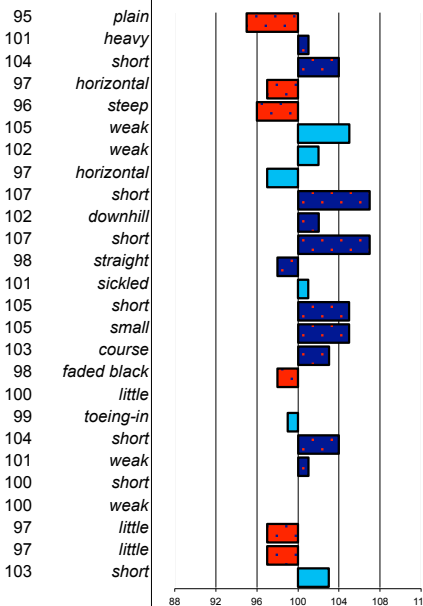

noble head
light head-neck-conn.
long neck length
vertical neck position
sloping shoulder
tight back
tight loins
sloping croup angle
long croup length
ophill body
long length forearm
standing under frontlegs
straight hind legs
long kootlengte
large hooves
dry bone quality
jet black color
much hair
toeing-out frontlegs
long walk length
powerful walk strength
long trot length
powerful trot strength
much balance
much suppleness
tall stature

waarderende exterieurkenmerken

type	frame	feet & legs	walk	trot	total		
98	104	103	104	101	102		
ABFP							
rel.	walk	trot	canter	riding	driving	showdr.	total
52	104	103	103	102	104	100	103

Folkert 353

199302821 marks allowed: 5,1%
born: 28-02-93 not allowed: 2,9%
s.: Feitse 293 mgs mggs
m.: Leentsje J. Wessel 237 Hearke 254

linear conformation rel.%: 97