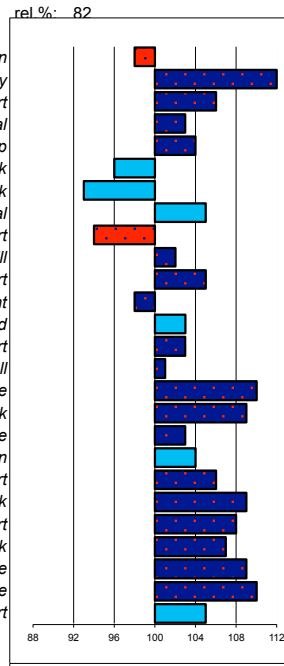

98 plain
112 heavy
106 short
103 horizontal
104 steep
96 weak
93 weak
105 horizontal
94 short
102 downhill
105 short
98 straight
103 sickled
103 short
101 small
110 course
109 faded black
103 little
104 toeing-in
106 short
109 weak
108 short
107 weak
109 little
110 little
105 short

noble light
long vertical
sloping tight
tight sloping
long ophill
long standing under
straight long
large dry
jet black much
toeing-out
long powerful
long powerful
much much
much tall

waarderende exterieurkenmerken

type	frame	feet & legs			walk	trot	total
102	103	105			107	107	105
ABFP							
rel.	walk	trot	canter	riding	driving	showdr.	total
72	106	106	106	106	106	106	106