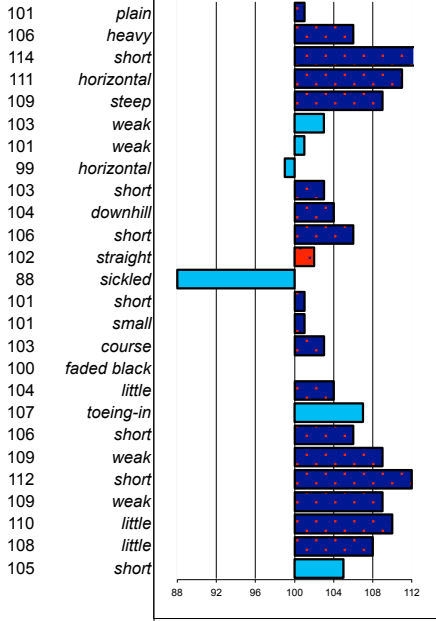

## Harmen 424

200223361 marks allowed: 0,4%  
 born: 28-04-02 not allowed: 1,3%  
 s.: Teunis 332 mgs mggs  
 m.: Jildau Oege 267 Hearke 254

linear conformation

rel.%: 81

noble head  
 light head-neck-conn.  
 long neck length  
 vertical neck position  
 sloping shoulder  
 tight back  
 tight loins  
 sloping croup angle  
 long croup length  
 ophill body  
 long length forearm  
 standing under frontlegs  
 straight hind legs  
 long kootlengte  
 large hooves  
 dry bone quality  
 jet black color  
 much hair  
 toeing-out frontlegs  
 long walk length  
 powerful walk strength  
 long trot length  
 powerful trot strength  
 much balance  
 much suppleness  
 tall stature