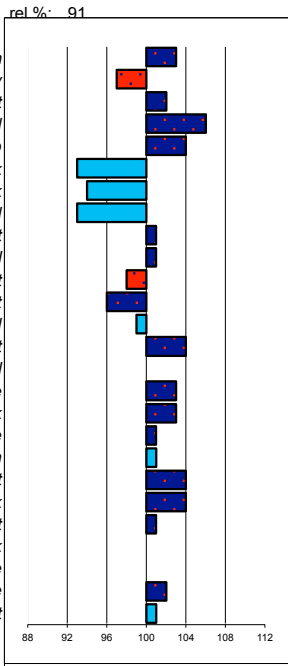

Karel 370

199510851 marks allowed: 1,9%
born: 26-02-95 not allowed: 2,2%
s.: Nammen 308 mgs mggs
m.: Fabiolaa Reitse 272 Ygram 240

linear conformation

noble head
light head-neck-conn.
long neck length
vertical neck position
sloping shoulder
tight back
tight loins
sloping croup angle
long croup length
ophill body
long length forearm
standing under frontlegs
straight hind legs
long kootlengte
large hooves
dry bone quality
jet black color
much hair
toeing-out frontlegs
long walk length
powerful walk strength
long trot length
powerful trot strength
much balance
much suppleness
tall stature

waarderende exterieurkenmerken

type	frame	feet & legs	walk	trot	total
105	101	103	103	99	102
ABFP					
rel.	walk	trot	canter	riding	driving showdr.
72	104	105	101	102	105 109
					total
					104

Lolke 371

199516791 marks allowed: 0,5%
born: 30-06-95 not allowed: 0,9%
s.: Oege 267 mgs mggs
m.: Zwaantje F. Reitse 272 Oepke 266

linear conformation