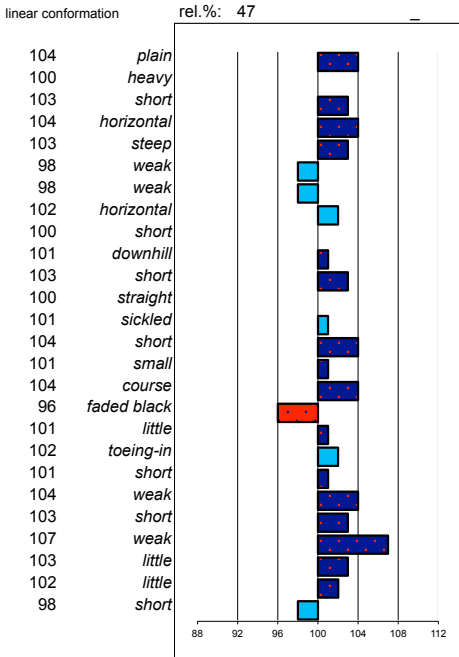

noble head
light head-neck-conn.
long neck length
vertical neck position
sloping shoulder
tight back
tight loins
sloping croup angle
long croup length
ophill body
long length forearm
standing under frontlegs
straight hind legs
long kootlengte
large hooves
dry bone quality
jet black color
much hair
toeing-out frontlegs
long walk length
powerful walk strength
long trot length
powerful trot strength
much balance
much suppleness
tall stature

Jisse 433

200305113 marks allowed: 0,9%
born: 07-05-03 not allowed: 0,3%
s.: Jasper 366 mgs mggs
m.: Brecht Dirk 298 Walter 282