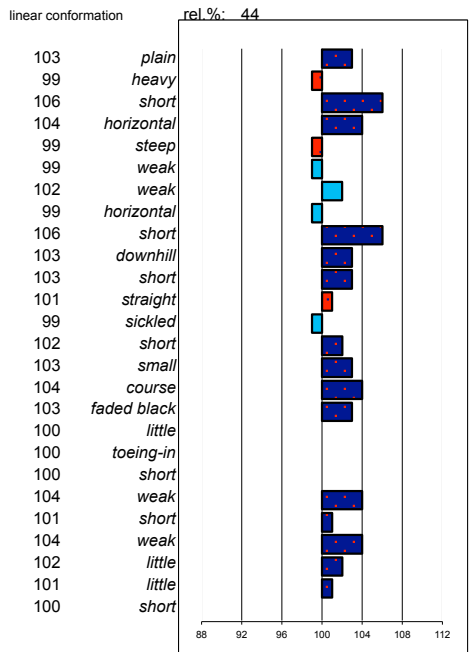

103 plain head
99 heavy head-neck-conn.
106 short neck length
104 horizontal neck position
99 steep shoulder
99 weak back
102 weak loins
99 horizontal croup angle
106 short croup length
103 downhill body
103 short length forearm
101 straight frontlegs
99 sickled hind legs
102 short kootlengte
103 small hooves
104 course bone quality
103 faded black color
100 little hair
100 toeing-in frontlegs
100 short walk length
104 weak walk strength
101 short trot length
104 weak trot strength
102 little balance
101 little suppleness
100 short stature

type	frame	feet & legs	walk	trot	total		
102	105	104	104	103	103		
ABFP							
rel.	walk	trot	canter	riding	driving	showdr.	total
0	0	0	0	0	0	0	0