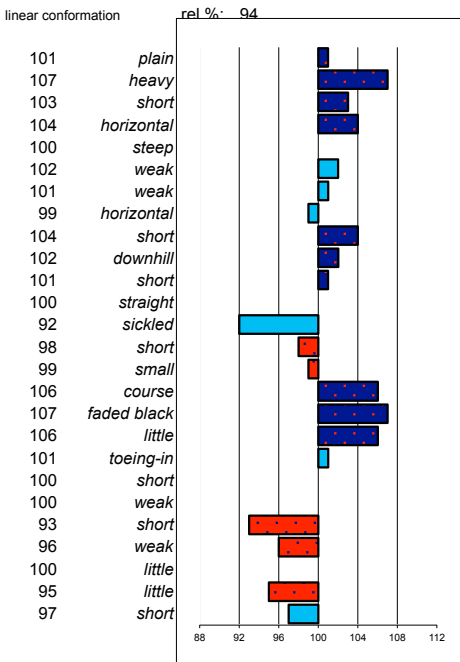

Ritse 322

198909021 marks allowed: 1,9%
born: 24-05-89 not allowed: 3,0%
s.: Oege 267 mgs mggs
m.: Katterine Hotse 223 Ulrig 204

noble head
light head-neck-conn.
long neck length
vertical neck position
sloping shoulder
tight back
tight loins
sloping croup angle
long croup length
ophill body
long length forearm
standing under frontlegs
straight hind legs
long kootlengte
large hooves
dry bone quality
jet black color
much hair
toeing-out frontlegs
long walk length
powerful walk strength
long trot length
powerful trot strength
much balance
much suppleness
tall stature

Lukas 324

198603241 marks allowed: 0,4%
born: 01-05-86 not allowed: 1,1%
s.: Sander 269 mgs mggs
m.: Aaf Keimpe 261 Wessel 237