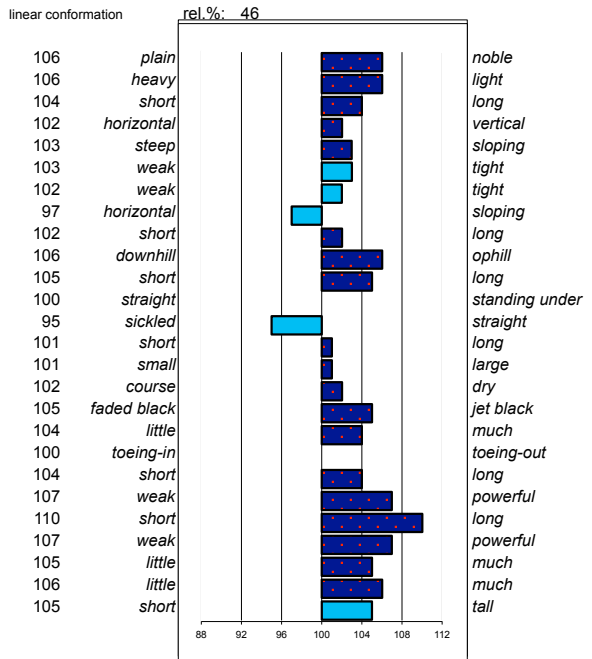

type	frame	feet & legs			walk	trot	total
108	109	103	107	107	107	107	
ABFP							
rel.	walk	trot	canter	riding	driving	showdr.	total
0	0	0	0	0	0	0	0

Pier 448

200501700 marks allowed: 7,0%
born: 14-04-05 not allowed: 0,0%
s.: Beart 411 mgs mggs
m.: Jikke N. Aiso 279 Mark 232