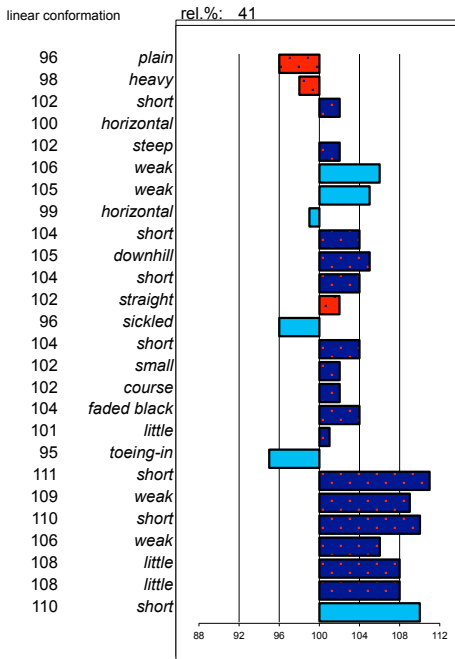

type	frame	feet & legs			walk	trot	total	
101	105	103	109	107	105	105		
ABFP								
rel.	walk	trot	canter	riding	driving	showdr.	werkl.	total
0	0	0	0	0	0	0	0	0

Sake 449

200503180 marks allowed: 10,0%
born: 13-05-05 not allowed: 0,0%
s.: Doaitsen 420 mgs mggs
m.: Teuntsje fan Sr Rypke 321 Gaije 295