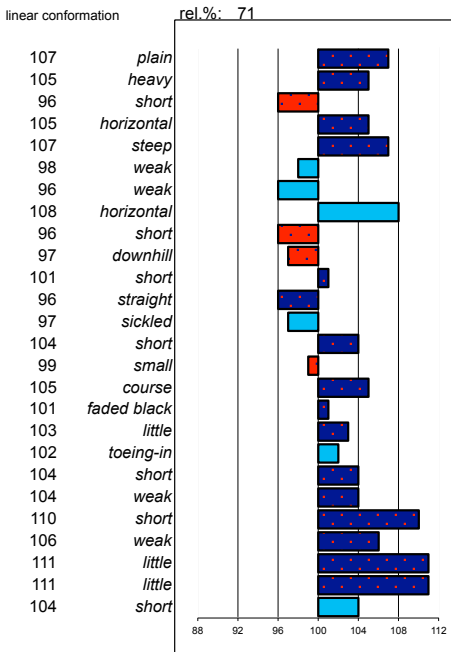

noble
light
long
vertical
sloping
tight
tight
sloping
long
ophill
long
standing under
straight
long
large
dry
jet black
much
toeing-out
long
powerful
long
powerful
much
much
tall

head
head-neck-conn.
neck length
neck position
shoulder
back
loins
croup angle
croup length
body
length forearm
frontlegs
hind legs
kootlengte
hooves
bone quality
color
hair
frontlegs
walk length
walk strength
trot length
trot strength
balance
suppleness
stature

Tsjabring 429

199809181
born: 06-04-98
s.: Brandus 345
m.: Jilke

marks allowed: 7,4%
not allowed: 0,0%

mgs mggs
Tjimme 275 Lammert 260