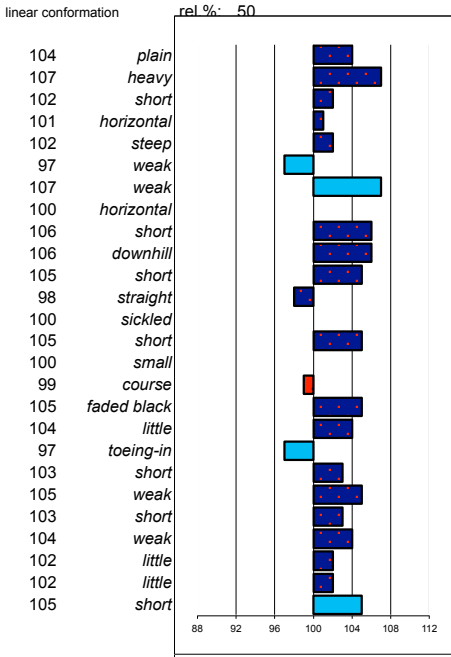

Jorn 430

200300438 marks allowed: 0,0%
born: 27-02-03 not allowed: 1,0%
s.: Fabe 348 mgs mggs
m.: Anke R. Feitse 293 Naen 264

noble head
light head-neck-conn.
long neck length
vertical neck position
sloping shoulder
tight back
tight loins
sloping croup angle
long croup length
ophill body
long length forearm
standing under frontlegs
straight hind legs
long kootlengte
large hooves
dry bone quality
jet black color
much hair
toeing-out frontlegs
long walk length
powerful walk strength
long trot length
powerful trot strength
much balance
much suppleness
tall stature

Loadewyk 431

200303203 marks allowed: 8,0%
born: 31-03-03 not allowed: 2,0%
s.: Tsjerk 328 mgs mggs
m.: Marianne van c Jurjen 303 Naen 264