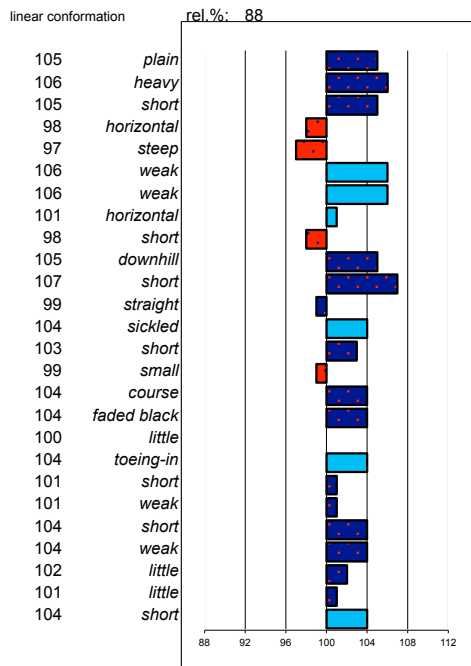

waarderende exterieurkenmerken							
type	frame	feet & legs			walk	trot	total
102	105	103			100	102	102
ABFP							
rel.	walk	trot	canter	riding	driving	showdr.	total
71	98	104	109	104	101	104	103