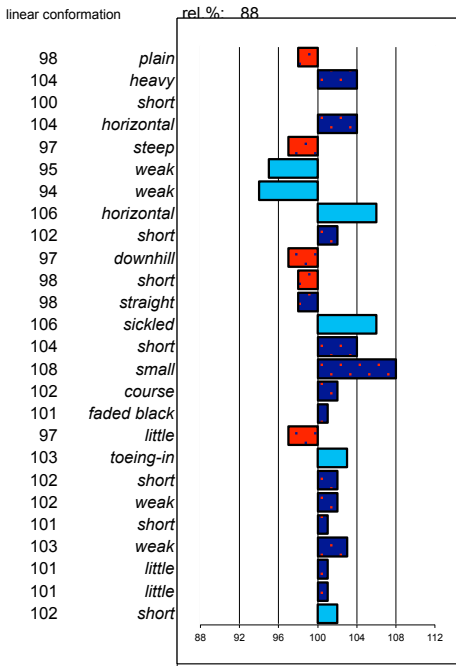

Wierd 409

199938871 marks allowed: 6,6%
born: 29-06-99 not allowed: 0,9%
s.: Folkert 353 mgs mggs
m.: Tsjitske ut de P Reitse 272 Peke 268

noble head
light head-neck-conn.
long neck length
vertical neck position
sloping shoulder
tight back
tight loins
sloping croup angle
long croup length
ophill body
long length forearm
standing under frontlegs
straight hind legs
long kootlengte
large hooves
dry bone quality
jet black color
much hair
toeing-out frontlegs
long walk length
powerful walk strength
long trot length
powerful trot strength
much balance
much suppleness
tall stature

waarderende exterieurkenmerken							
type	frame	feet & legs			walk	trot	total
99	98	102			101	102	101
ABFP							
rel.	walk	trot	canter	riding	driving	showdr.	total
66	102	103	100	101	100	105	102

Beart 411

200008071 marks allowed: 1,7%
born: 20-03-00 not allowed: 0,7%
s.: Jasper 366 mgs mggs
m.: Setske F. Feitse 293 Dagho 247