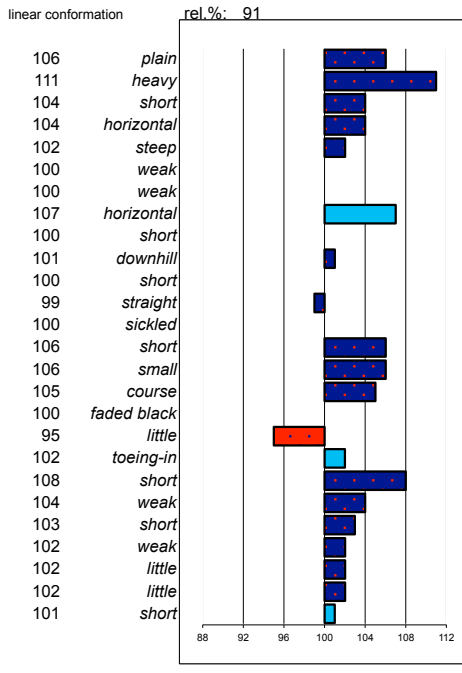

noble head
light head-neck-conn.
long neck length
vertical neck position
sloping shoulder
tight back
tight loins
sloping croup angle
long croup length
ophill body
long length forearm
standing under frontlegs
straight hind legs
long kootlengte
large hooves
dry bone quality
jet black color
much hair
toeing-out frontlegs
long walk length
powerful walk strength
long trot length
powerful trot strength
much balance
much suppleness
tall stature

type	frame	feet & legs	walk	trot	total		
105	102	104	106	103	104		
ABFP							
rel.	walk	trot	canter	riding	driving	showdr.	total
73	107	105	106	107	106	104	106

Wikke 404

199903451 marks allowed: 2,0%
born: 02-03-99 not allowed: 0,4%
s.: Ritse 322 mgs mggs
m.: Annerichje T. Gerlof 294 Tjimme 275