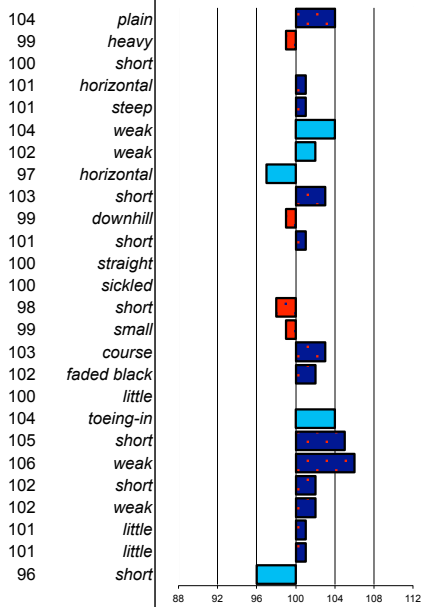

Wytse 462

200703039

born: 04-05-07

s.: Arjen 417

m.: Wilinda K.

marks allowed: nvt

not allowed: nvt

mgs

mggs

Reitse 272

Oege 267

linear conformation

rel. %: 42

noble head
light head-neck-conn.
long neck length
vertical neck position
sloping shoulder
tight back
tight loins
sloping croup angle
long croup length
ophill body
long length forearm
standing under frontlegs
straight hind legs
long kootlengte
large hooves
dry bone quality
jet black color
much hair
toeing-out frontlegs
long walk length
powerful walk strength
long trot length
powerful trot strength
much balance
much suppleness
tall stature

waarderende exterieurkenmerken

type	frame	feet & legs	walk	trot	total		
103	105	103	107	102	104		
ABFP							
rel.	walk	trot	canter	riding	driving	showdr.	total
0	0	0	0	0	0	0	0

Wylster 463

200704635

born: 11-06-07

s.: Rindert 406

m.: Jeldau fan 'e W Rypke 321

marks allowed: nvt

not allowed: nvt

mgs

mggs

Lute 304

linear conformation

rel. %: 45