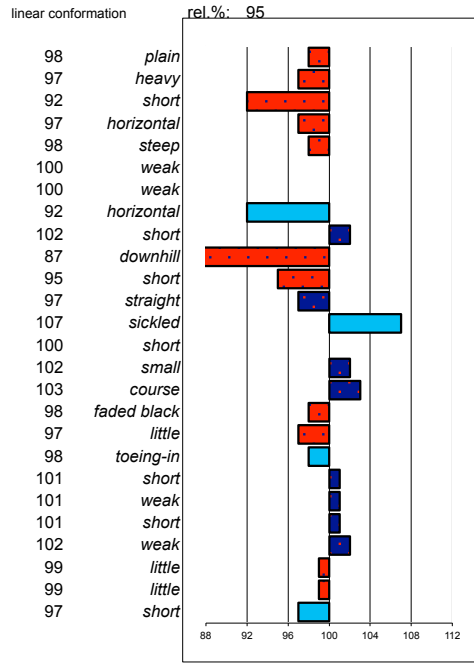

noble light
long long
vertical vertical
sloping sloping
tight tight
tight tight
sloping sloping
long long
ophill ophill
long long
standing under standing under
straight straight
long long
large large
dry dry
jet black jet black
much much
toeing-out toeing-out
long long
powerful powerful
long long
powerful powerful
much much
much much
tall tall

waarderende exterieurkenmerken

type	frame	feet & legs	walk	trot	total		
101	100	102	103	102	102		
ABFP							
rel.	walk	trot	canter	riding	driving	showdr.	total
73	102	102	99	100	102	106	102

waarderende exterieurkenmerken

type	frame	feet & legs	walk	trot	total		
97	97	102	103	102	100		
ABFP							
rel.	walk	trot	canter	riding	driving	showdr.	total
67	105	98	99	99	100	99	100

Anton 343

199217731 marks allowed: 1,6%
born: 18-06-92 not allowed: 0,1%
s.: Oege 267 mgs mggs
m.: Iduna Tjimme 275 Ewoud 250