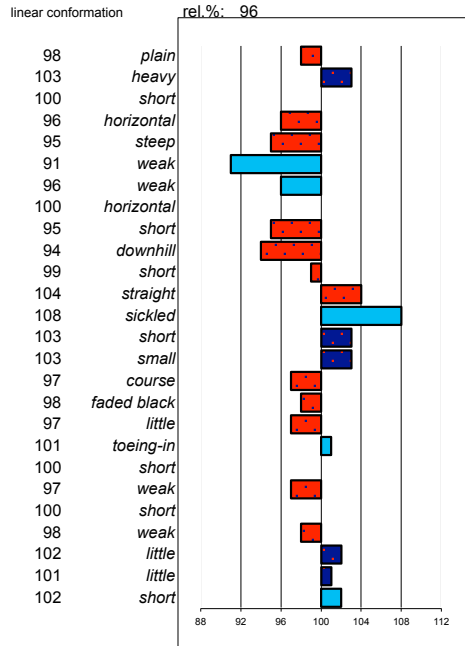

## Jillis 301

198503011 marks allowed: 3,2%  
 born: 19-03-85 not allowed: 1,0%  
 s.: Jochem 259 mgs mggs  
 m.: Geesje Freark 218 Jetse 225

noble head  
 light head-neck-conn.  
 long neck length  
 vertical neck position  
 sloping shoulder  
 tight back  
 tight loins  
 sloping croup angle  
 long croup length  
 ophill body  
 long length forearm  
 standing under frontlegs  
 straight hind legs  
 long kootlengte  
 large hooves  
 dry bone quality  
 jet black color  
 much hair  
 toeing-out frontlegs  
 long walk length  
 powerful walk strength  
 long trot length  
 powerful trot strength  
 much balance  
 much suppleness  
 tall stature

## Jakob 302

198503021 marks allowed: 3,5%  
 born: 22-04-85 not allowed: 1,0%  
 s.: Naen 264 mgs mggs  
 m.: Tunke Mark 232 Gerke 220

noble head  
 light head-neck-conn.  
 long neck length  
 vertical neck position  
 sloping shoulder  
 tight back  
 tight loins  
 sloping croup angle  
 long croup length  
 ophill body  
 long length forearm  
 standing under frontlegs  
 straight hind legs  
 long kootlengte  
 large hooves  
 dry bone quality  
 jet black color  
 much hair  
 toeing-out frontlegs  
 long walk length  
 powerful walk strength  
 long trot length  
 powerful trot strength  
 much balance  
 much suppleness  
 tall stature