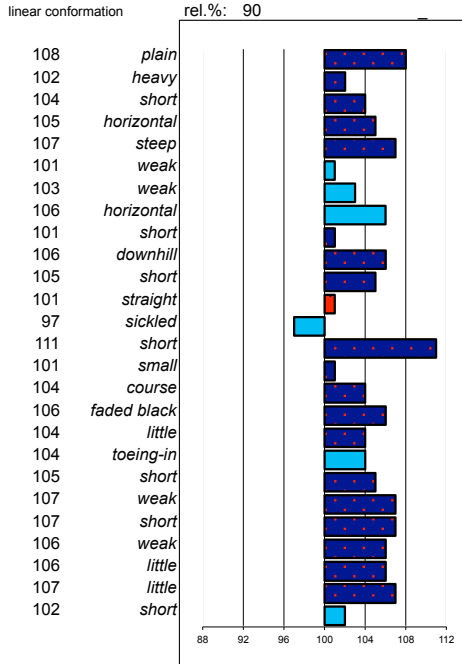

noble head
light head-neck-conn.
long neck length
vertical neck position
sloping shoulder
tight back
tight loins
sloping croup angle
long croup length
ophill body
long length forearm
standing under frontlegs
straight hind legs
long kootlengte
large hooves
dry bone quality
jet black color
much hair
toeing-out frontlegs
long walk length
powerful walk strength
long trot length
powerful trot strength
much balance
much suppleness
tall stature

type	frame	feet & legs	walk	trot	total		
108	106	105	106	105	106		
ABFP							
rel.	walk	trot	canter	riding	driving	showdr.	total
69	101	104	107	105	103	107	104