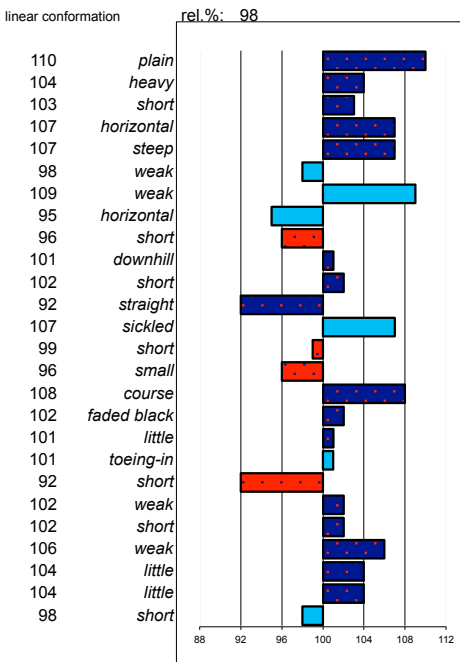

noble head
light head-neck-conn.
long neck length
vertical neck position
sloping shoulder
tight back
tight loins
sloping croup angle
long croup length
ophill body
long length forearm
standing under frontlegs
straight hind legs
long kootlengte
large hooves
dry bone quality
jet black color
much hair
toeing-out frontlegs
long walk length
powerful walk strength
long trot length
powerful trot strength
much balance
much suppleness
tall stature

Teunis 332

199002891 marks allowed: 4,0%
born: 08-03-90 not allowed: 1,4%
s.: Gerlof 294 mgs mggs
m.: Gertruda Lammert 260 Tsjalling 235