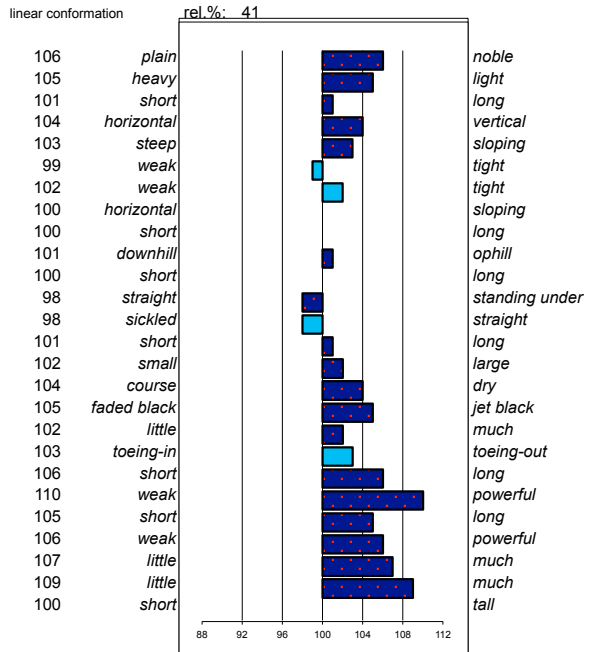

waarderende exterieurkenmerken							
type	frame	feet & legs			walk	trot	total
109	106	105			108	107	107
ABFP							
rel.	walk	trot	canter	riding	driving	showdr.	total
0	0	0	0	0	0	0	0