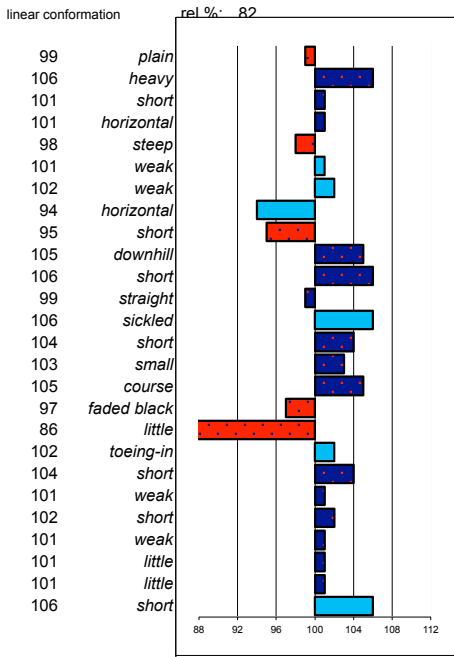

Ielke 382

199405751 marks allowed: 1,1%
born: 14-05-94 not allowed: 0,3%
s.: Nykle 309 mgs mggs
m.: Imkje Tsjalling 235 Ewoud 250

noble head 104
light head-neck-conn. 104
long neck length 94
vertical neck position 103
sloping shoulder 101
tight back 93
tight loins 95
sloping croup angle 99
long croup length 98
ophill body 90
long length forearm 95
standing under frontlegs 99
straight hind legs 103
long kootlengte 104
large hooves 103
dry bone quality 101
jet black color 102
much hair 98
toeing-out frontlegs 104
long walk length 102
powerful walk strength 104
long trot length 106
powerful trot strength 108
much balance 106
much suppleness 105
tall stature 99

Olrik 383

199615601 marks allowed: 4,5%
born: 13-04-96 not allowed: 1,6%
s.: Jakob 302 mgs mggs
m.: Yfke S.J. Peke 268 Oege 267