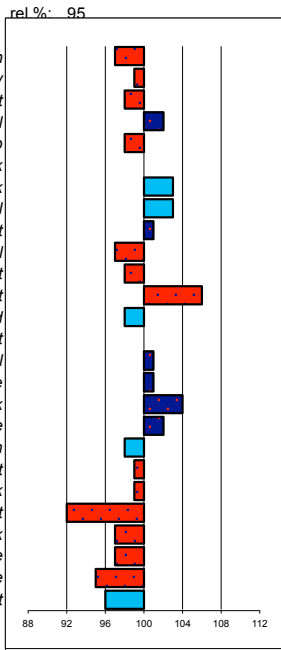

Melle 311

198703111 marks allowed: 0,7%
born: 25-04-87 not allowed: 0,4%
s.: Frans 289 mgs mggs
m.: Woltje Ygram 240 Hotse 223

linear conformation

noble head
light head-neck-conn.
long neck length
vertical neck position
sloping shoulder
tight back
tight loins
sloping croup angle
long croup length
ophill body
long length forearm
standing under frontlegs
straight hind legs
long kootlengte
large hooves
dry bone quality
jet black color
much hair
toeing-out frontlegs
long walk length
powerful walk strength
long trot length
powerful trot strength
much balance
much suppleness
tall stature

waarderende exteriorkenmerken

type	frame	feet & legs			walk	trot	total
99	99	100			99	96	98
ABFP							
rel.	walk	trot	canter	riding	driving	showdr.	total
61	102	99	103	100	100	100	101

Ouke 313

198803131 marks allowed: 6,8%
born: 07-05-88 not allowed: 0,9%
s.: Hearke 254 mgs mggs
m.: Erna Romke 234 Nammele 147

linear conformation