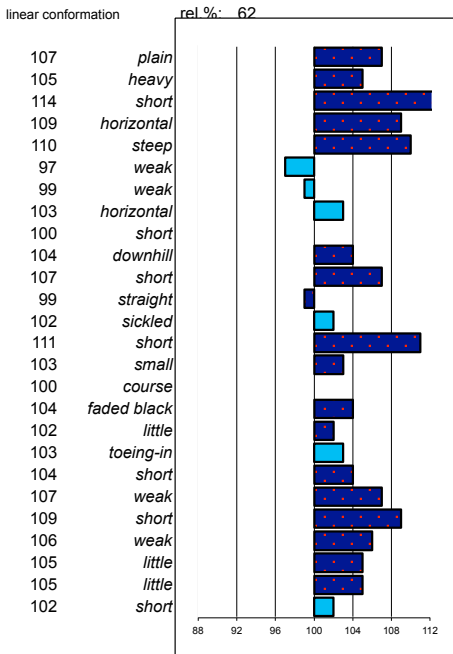

Jerke 434

200307001 marks allowed: 2,6%
born: 12-06-03 not allowed: 0,9%
s.: Onne 376 mgs mggs
m.: Reina van de V Tsjerk 328 Oege 267

noble head
light head-neck-conn.
long neck length
vertical neck position
sloping shoulder
tight back
tight loins
sloping croup angle
long croup length
ophill body
long length forearm
standing under frontlegs
straight hind legs
long kootlengte
large hooves
dry bone quality
jet black color
much hair
toeing-out frontlegs
long walk length
powerful walk strength
long trot length
powerful trot strength
much balance
much suppleness
tall stature

type	frame	feet & legs	walk	trot	total		
109	111	99	107	105	107		
ABFP							
rel.	walk	trot	canter	riding	driving	showdr.	total
0	0	0	0	0	0	0	0

Jesse 435

200300388 marks allowed: 3,0%
born: 02-03-03 not allowed: 1,0%
s.: Leffert 306 mgs mggs
m.: Jildau J. Doeke 287 Wessel 237