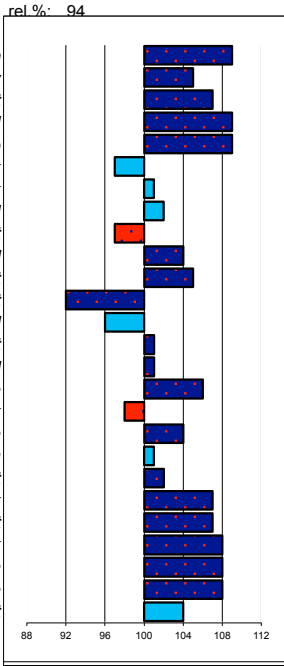

### Andries 415

200037791 marks allowed: 5,9%  
 born: 13-06-00 not allowed: 0,5%  
 s.: Tsjerk 328 mgs mggs  
 m.: Gitte Nykle 309 Lammert 260

linear conformation

noble head  
 light head-neck-conn.  
 long neck length  
 vertical neck position  
 sloping shoulder  
 tight back  
 tight loins  
 sloping croup angle  
 long croup length  
 ophill body  
 long length forearm  
 standing under frontlegs  
 straight hind legs  
 long kootlengte  
 large hooves  
 dry bone quality  
 jet black color  
 much hair  
 toeing-out frontlegs  
 long walk length  
 powerful walk strength  
 long trot length  
 powerful trot strength  
 much balance  
 much suppleness  
 tall stature