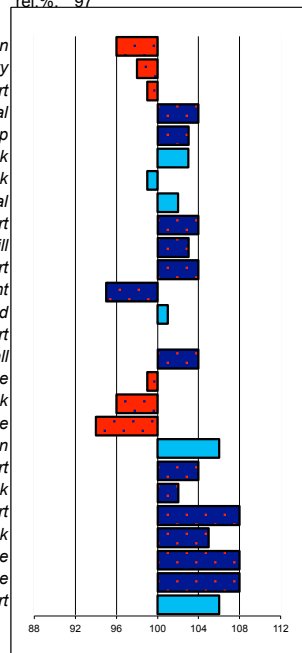

noble head  
light head-neck-conn.  
long neck length  
vertical neck position  
sloping shoulder  
tight back  
tight loins  
sloping croup angle  
long croup length  
ophill body  
long length forearm  
standing under frontlegs  
straight hind legs  
long kootlengte  
large hooves  
dry bone quality  
jet black color  
much hair  
toeing-out frontlegs  
long walk length  
powerful walk strength  
long trot length  
powerful trot strength  
much balance  
much suppleness  
tall stature