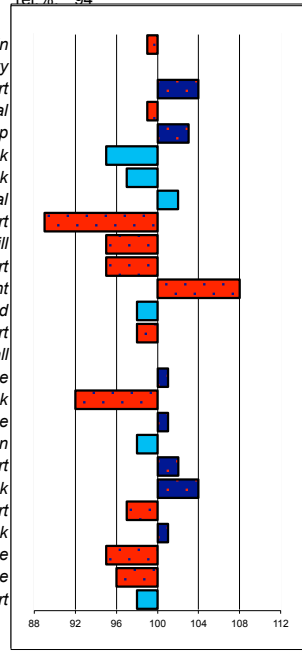

noble head  
light head-neck-conn.  
long neck length  
vertical neck position  
sloping shoulder  
tight back  
tight loins  
sloping croup angle  
long croup length  
ophill body  
long length forearm  
standing under frontlegs  
straight hind legs  
long kootlengte  
large hooves  
dry bone quality  
jet black color  
much hair  
toeing-out frontlegs  
long walk length  
powerful walk strength  
long trot length  
powerful trot strength  
much balance  
much suppleness  
tall stature