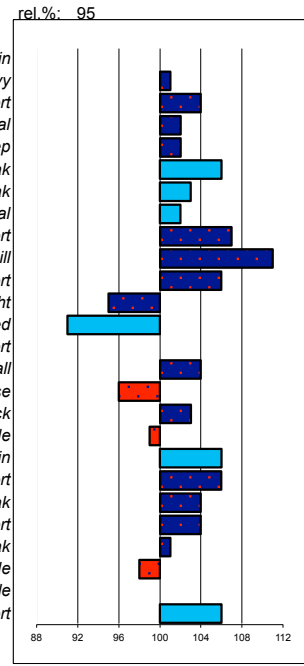

noble light
long long
vertical vertical
sloping sloping
tight tight
sloping sloping
long long
ophill ophill
long long
standing under standing under
straight straight
long long
large large
dry dry
jet black jet black
much much
toeing-out toeing-out
long long
powerful powerful
long long
powerful powerful
much much
much tall

waarderende exterieurkenmerken

type	frame	feet & legs	walk	trot	total
102	106	100	105	101	103
ABFP					
rel.	walk	trot	canter	riding	driving showdr.
76	102	97	99	99	100 100
					total
					99

Maiko 373

199605951 marks allowed: 6,6%
born: 08-02-96 not allowed: 1,1%
s.: Tsjerk 328 mgs mggs
m.: Wylster Barteld 292 Tamme 276

linear conformation