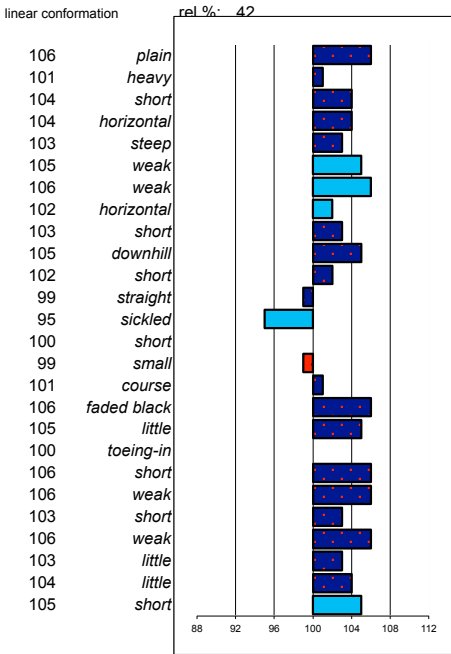

Sipke 450

200501382 marks allowed: 0,0%
born: 03-04-05 not allowed: 0,0%
s.: Teade 392 mgs mggs
m.: Bauwina W. Ulke 338 Leffert 306

noble head
light head-neck-conn.
long neck length
vertical neck position
sloping shoulder
tight back
tight loins
sloping croup angle
long croup length
ophill body
long length forearm
standing under frontlegs
straight hind legs
long kootlengte
large hooves
dry bone quality
jet black color
much hair
toeing-out frontlegs
long walk length
powerful walk strength
long trot length
powerful trot strength
much balance
much suppleness
tall stature

waarderende exterieurkenmerken

type	frame	feet & legs	walk	trot	total		
108	106	104	106	105	106		
ABFP							
rel.	walk	trot	canter	riding	driving	showdr.	total
0	0	0	0	0	0	0	0

Anders 451

200014251 marks allowed: 1,0%
born: 26-03-00 not allowed: 0,0%
s.: Adel 357 mgs mggs
m.: Hanneke v.d. H Ouke 313 Bjinse 241