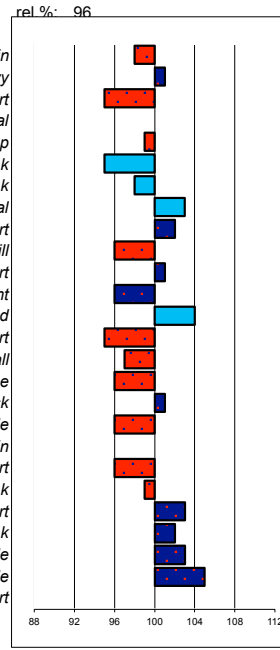

noble head
light head-neck-conn.
long neck length
vertical neck position
sloping shoulder
tight back
tight loins
sloping croup angle
long croup length
ophill body
long length forearm
standing under frontlegs
straight hind legs
long kootlengte
large hooves
dry bone quality
jet black color
much hair
toeing-out frontlegs
long walk length
powerful walk strength
long trot length
powerful trot strength
much balance
much suppleness
tall stature

waarderende exteriorkenmerken

type	frame	feet & legs			walk	trot	total
98	100	99			97	102	99
ABFP							
rel.	walk	trot	canter	riding	driving	showdr.	total
68	100	106	104	104	105	104	104