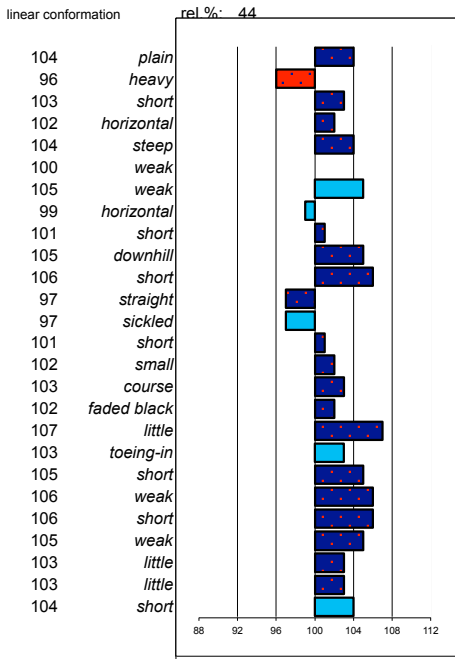

Sjerp 446

200501158 marks allowed: 5,0%
born: 29-03-05 not allowed: 0,0%
s.: Andries 415 mgs mggs
m.: Christa van Kre Pike 316 Oege 267

type	frame	feet & legs			walk	trot	total
108	105	104	104	106	105	106	
ABFP							
rel.	walk	trot	canter	riding	driving	showdr.	total
0	0	0	0	0	0	0	0

Stendert 447

200501629 marks allowed: 1,0%
born: 30-03-05 not allowed: 0,0%
s.: Andries 415 mgs mggs
m.: Aukje Boszorg Piter 312 Lammert 260