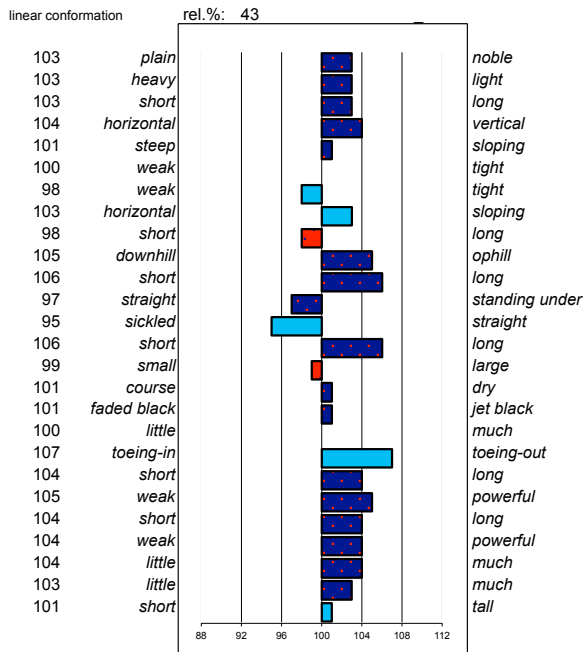

type	frame	feet & legs			walk	trot	total
105	106	104	102	106	105	105	
ABFP							
rel.	walk	trot	canter	riding	driving	showdr.	total
0	0	0	0	0	0	0	0