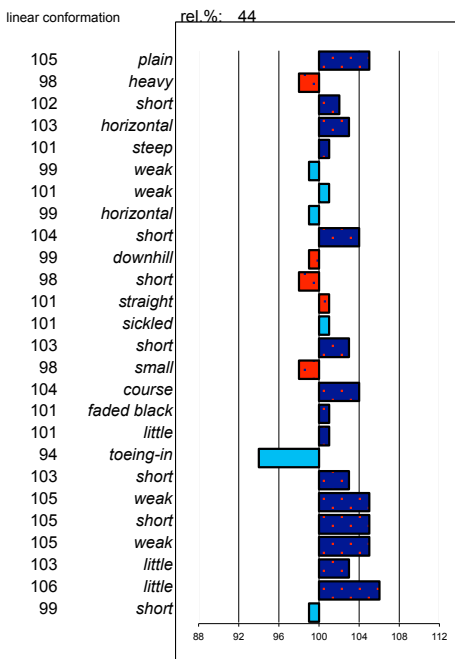

noble head
light head-neck-conn.
long neck length
vertical neck position
sloping shoulder
tight back
tight loins
sloping croup angle
long croup length
ophill body
long length forearm
standing under frontlegs
straight hind legs
long kootlengte
large hooves
dry bone quality
jet black color
much hair
toeing-out frontlegs
long walk length
powerful walk strength
long trot length
powerful trot strength
much balance
much suppleness
tall stature

type	frame	feet & legs	walk	trot	total		
107	106	102	104	105	105		
ABFP							
rel.	walk	trot	canter	riding	driving	showdr.	total
0	0	0	0	0	0	0	0