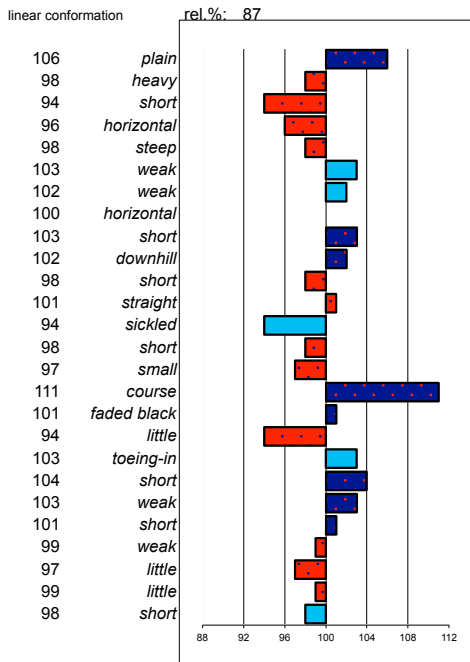

106 plain noble
98 heavy light
94 short long
96 horizontal vertical
98 steep sloping
103 weak tight
102 weak tight
100 horizontal sloping
103 short long
102 downhill ophill
98 short long
101 straight standing under
94 sickled straight
98 short long
97 small large
111 course dry
101 faded black jet black
94 little much
103 toeing-in toeing-out
104 short long
103 weak powerful
101 short long
99 weak powerful
97 little much
99 little much
98 short tall

waarderende exterieurkenmerken

type	frame	feet & legs	walk	trot	total		
104	102	102	100	98	101		
ABFP							
rel.	walk	trot	canter	riding	driving	showdr.	total
47	100	96	97	98	97	98	98

waarderende exterieurkenmerken

type	frame	feet & legs	walk	trot	total		
101	100	106	105	99	102		
ABFP							
rel.	walk	trot	canter	riding	driving	showdr.	total
11	101	98	100	100	98	98	99

Tsjerk 328

199008331 marks allowed: 3,4%
born: 24-03-90 not allowed: 0,4%
s.: Feitse 293 mgs mggs
m.: Wijkje Nanne 197 Hylke 186