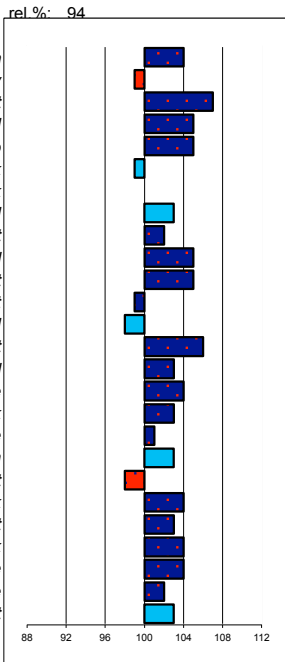

Ulbert 390

199809241 marks allowed: 1,2%
born: 05-04-98 not allowed: 2,5%
s.: Sierk 326 mgs mggs
m.: Famke D. Leffert 306 Ritske 202

linear conformation

noble head
light head-neck-conn.
long neck length
vertical neck position
sloping shoulder
tight back
tight loins
sloping croup angle
long croup length
ophill body
long length forearm
standing under frontlegs
straight hind legs
long kootlengte
large hooves
dry bone quality
jet black color
much hair
toeing-out frontlegs
long walk length
powerful walk strength
long trot length
powerful trot strength
much balance
much suppleness
tall stature

Teade 392

199818761 marks allowed: 4,2%
born: 14-05-98 not allowed: 0,3%
s.: Anton 343 mgs mggs
m.: Irma van 't Zuid Pike 316 Ewoud 250

linear conformation