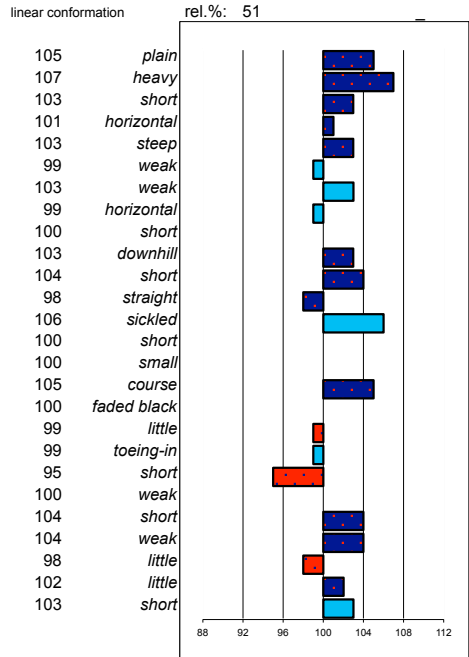

noble head
light head-neck-conn.
long neck length
vertical neck position
sloping shoulder
tight back
tight loins
sloping croup angle
long croup length
ophill body
long length forearm
standing under frontlegs
straight hind legs
long kootlengte
large hooves
dry bone quality
jet black color
much hair
toeing-out frontlegs
long walk length
powerful walk strength
long trot length
powerful trot strength
much balance
much suppleness
tall stature

noble head
light head-neck-conn.
long neck length
vertical neck position
sloping shoulder
tight back
tight loins
sloping croup angle
long croup length
ophill body
long length forearm
standing under frontlegs
straight hind legs
long kootlengte
large hooves
dry bone quality
jet black color
much hair
toeing-out frontlegs
long walk length
powerful walk strength
long trot length
powerful trot strength
much balance
much suppleness
tall stature

waarderende exterieurkenmerken

type	frame	feet & legs	walk	trot	total		
106	107	103	105	105	105		
ABFP							
rel.	walk	trot	canter	riding	driving	showdr.	total
0	0	0	0	0	0	0	0

waarderende exterieurkenmerken

type	frame	feet & legs	walk	trot	total		
109	108	105	99	104	105		
ABFP							
rel.	walk	trot	canter	riding	driving	showdr.	total
0	0	0	0	0	0	0	0

Jense 432

200303947 marks allowed: 0,0%
born: 04-04-03 not allowed: 0,0%
s.: Sierk 326 mgs mggs
m.: Sonja van het 1 Leffert 306 Reitse 272