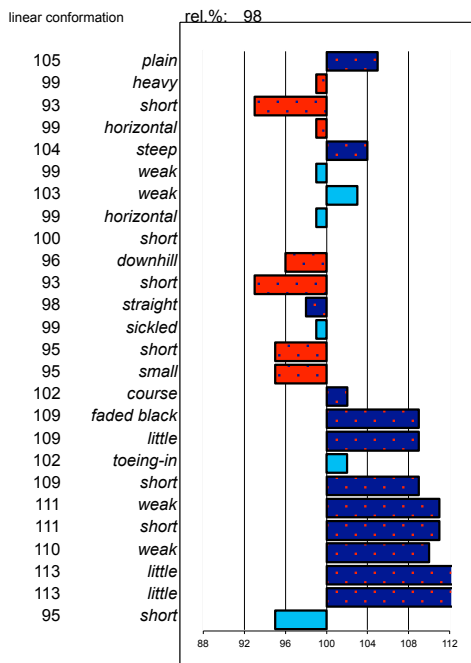

noble head
light head-neck-conn.
long neck length
vertical neck position
sloping shoulder
tight back
tight loins
sloping croup angle
long croup length
ophill body
long length forearm
standing under frontlegs
straight hind legs
long kootlengte
large hooves
dry bone quality
jet black color
much hair
toeing-out frontlegs
long walk length
powerful walk strength
long trot length
powerful trot strength
much balance
much suppleness
tall stature

waarderende exterieurkenmerken

type	frame	feet & legs	walk	trot	total		
105	103	105	110	108	107		
ABFP							
rel.	walk	trot	canter	riding	driving	showdr.	total
83	107	110	106	108	109	108	108