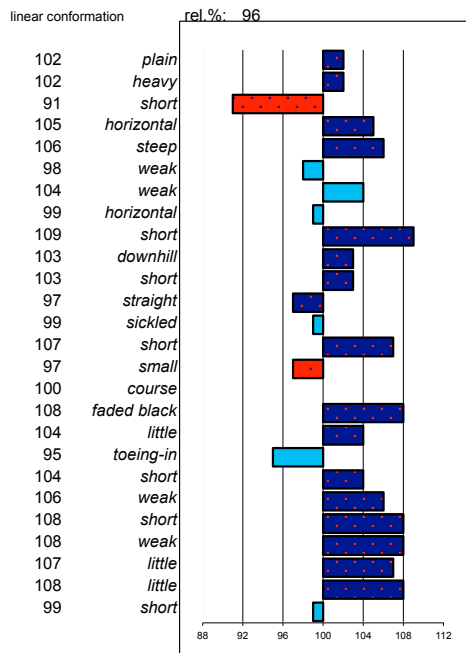

waarderende exterieurkenmerken

type	frame	feet & legs	walk	trot	total		
106	105	104	104	106	105		
ABFP							
rel.	walk	trot	canter	riding	driving	showdr.	total
76	98	101	103	102	102	100	101

waarderende exterieurkenmerken

type	frame	feet & legs	walk	trot	total		
101	99	103	102	99	101		
ABFP							
rel.	walk	trot	canter	riding	driving	showdr.	total
74	102	100	100	99	101	103	101