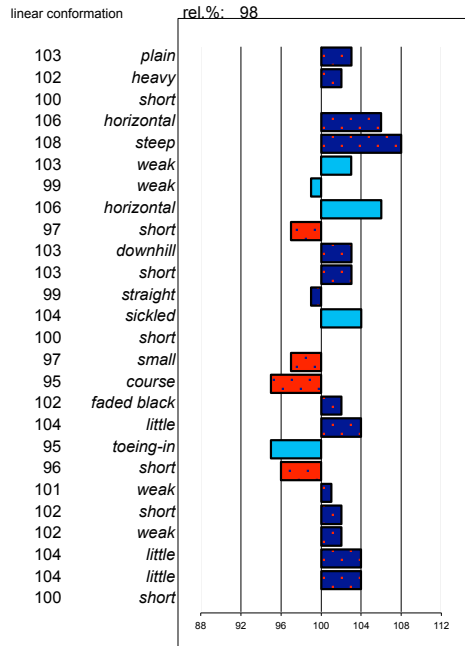

noble head
light head-neck-conn.
long neck length
vertical neck position
sloping shoulder
tight back
tight loins
sloping croup angle
long croup length
ophill body
long length forearm
standing under frontlegs
straight hind legs
long kootlengte
large hooves
dry bone quality
jet black color
much hair
toeing-out frontlegs
long walk length
powerful walk strength
long trot length
powerful trot strength
much balance
much suppleness
tall stature

waarderende exterieurkenmerken

type	frame	feet & legs				walk	trot	total
98	98	96				97	96	97
ABFP								
rel.	walk	trot	canter	riding	driving	showdr.	total	
75	100	98	98	98	100	98	99	

waarderende exterieurkenmerken

type	frame	feet & legs				walk	trot	total
107	105	99				100	103	103
ABFP								
rel.	walk	trot	canter	riding	driving	showdr.	total	
89	97	101	100	99	102	104	100