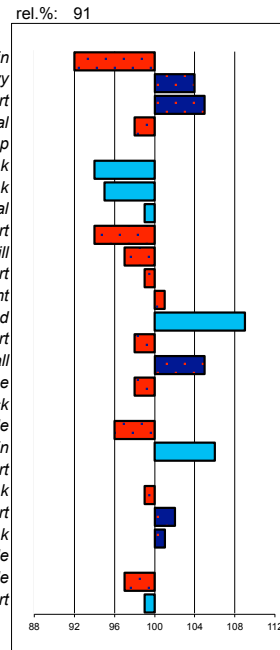

noble head
light head-neck-conn.
long neck length
vertical neck position
sloping shoulder
tight back
tight loins
sloping croup angle
long croup length
ophill body
long length forearm
standing under frontlegs
straight hind legs
long kootlengte
large hooves
dry bone quality
jet black color
much hair
toeing-out frontlegs
long walk length
powerful walk strength
long trot length
powerful trot strength
much balance
much suppleness
tall stature

waarderende exteriorkenmerken

type	frame	feet & legs			walk	trot	total
94	95	98			100	101	98
ABFP							
rel.	walk	trot	canter	riding	driving	showdr.	total
55	100	103	103	103	102	102	102

Olof 315

198803151 marks allowed: 2,0%
born: 03-06-88 not allowed: 0,4%
s.: Reitse 272 mgs mggs
m.: Wieneke Lammert 260 Ysbrand 238

linear conformation