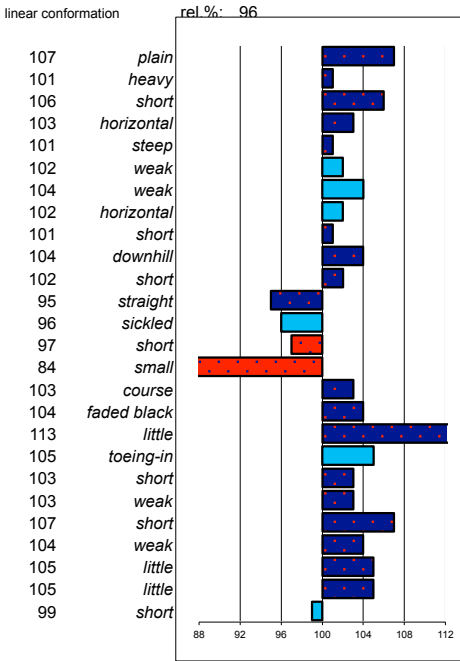

noble head
light head-neck-conn.
long neck length
vertical neck position
sloping shoulder
tight back
tight loins
sloping croup angle
long croup length
ophill body
long length forearm
standing under frontlegs
straight hind legs
long kootlengte
large hooves
dry bone quality
jet black color
much hair
toeing-out frontlegs
long walk length
powerful walk strength
long trot length
powerful trot strength
much balance
much suppleness
tall stature

Abel 344

199208471 marks allowed: 0,9%
born: 18-04-92 not allowed: 0,9%
s.: Reitse 272 mgs mggs
m.: Lisanne Wessel 237 Cobus 248