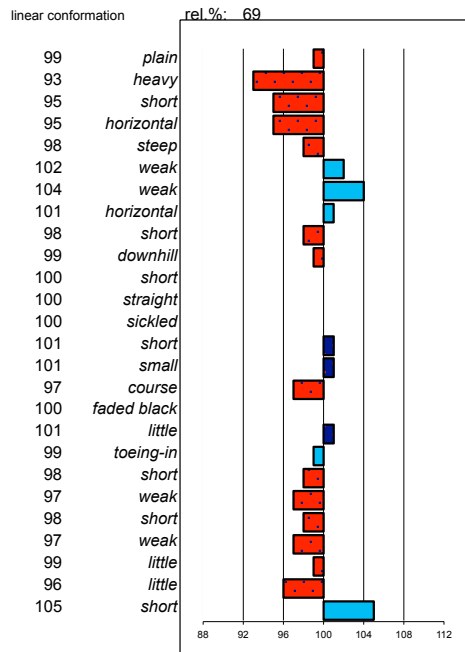

noble
light
long
vertical
sloping
tight
tight
sloping
long
ophill
long
standing under
straight
long
large
dry
jet black
much
toeing-in
long
powerful
long
powerful
much
much
tall

waarderende exterieurkenmerken

type	frame	feet & legs			walk	trot	total
107	100	101	106	105	105		
ABFP							
rel.	walk	trot	canter	riding	driving	showdr.	total
0	0	0	0	0	0	0	0

waarderende exterieurkenmerken

type	frame	feet & legs			walk	trot	total
96	99	99	95	97	97		
ABFP							
rel.	walk	trot	canter	riding	driving	showdr.	total
0	0	0	0	0	0	0	0