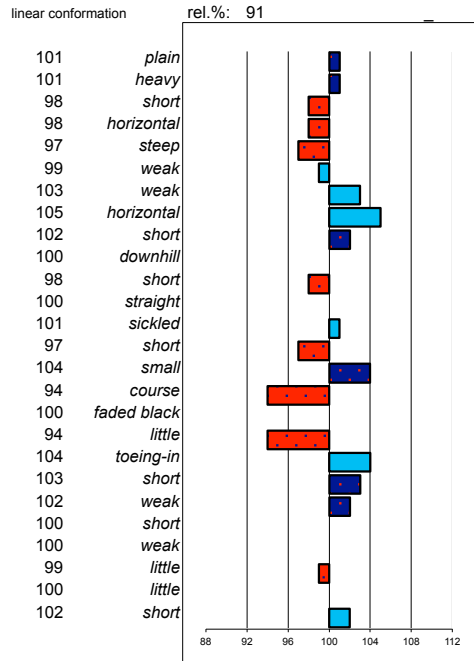

noble light
long long
vertical vertical
sloping sloping
tight tight
tight tight
sloping sloping
long long
ophill ophill
long long
standing under standing under
straight straight
long long
large large
dry dry
jet black jet black
much much
toeing-out toeing-out
long long
powerful powerful
long long
powerful powerful
much much
much much
tall tall

waarderende exterieurkenmerken

type	frame	feet & legs	walk	trot	total		
109	106	106	105	104	106		
ABFP							
rel.	walk	trot	canter	riding	driving	showdr.	total
59	99	100	104	101	101	100	101

waarderende exterieurkenmerken

type	frame	feet & legs	walk	trot	total		
98	100	97	100	99	99		
ABFP							
rel.	walk	trot	canter	riding	driving	showdr.	total
64	101	103	104	103	102	101	102