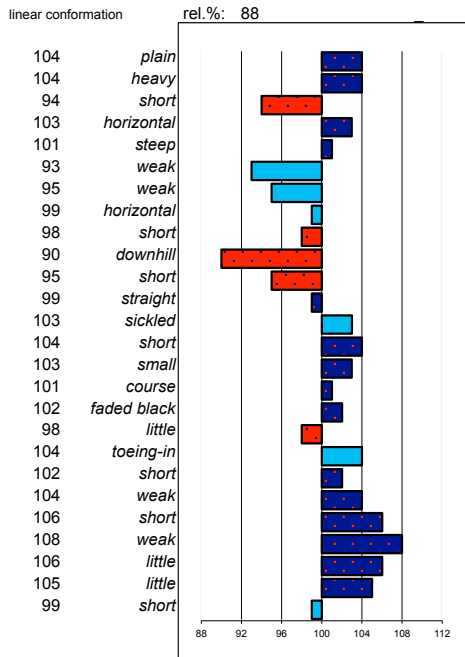

noble head 104
light head-neck-conn. 104
long neck length 94
vertical neck position 103
sloping shoulder 101
tight back 93
tight loins 95
sloping croup angle 99
long croup length 98
ophill body 90
long length forearm 95
standing under frontlegs 99
straight hind legs 103
long kootlengte 104
large hooves 103
dry bone quality 101
jet black color 102
much hair 98
toeing-out frontlegs 104
long walk length 102
powerful walk strength 104
long trot length 106
powerful trot strength 108
much balance 106
much suppleness 105
tall stature 99

waarderende exterieurkenmerken

type	frame	feet & legs	walk	trot	total		
96	102	104	103	102	101		
ABFP							
rel.	walk	trot	canter	riding	driving	showdr.	total
71	101	102	109	105	101	96	103

waarderende exterieurkenmerken

type	frame	feet & legs	walk	trot	total		
104	99	105	105	107	105		
ABFP							
rel.	walk	trot	canter	riding	driving	showdr.	total
73	97	108	107	107	105	104	104

Mintse 384

199633551 marks allowed: 4,9%
born: 02-03-96 not allowed: 0,3%
s.: Leffert 306 mgs mggs
m.: Jieldou Lammert 260 Freakr 218