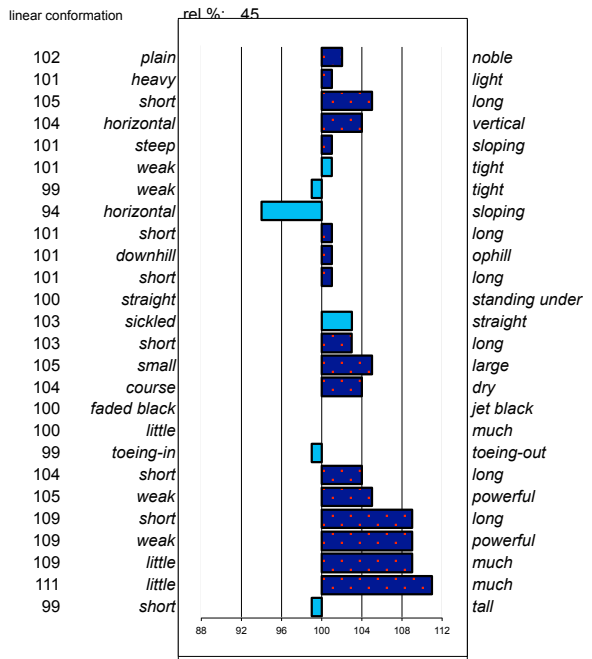

type	frame	feet & legs			walk	trot	total	
102	105	105	107	107	107	105		
ABFP								
rel.	walk	trot	canter	riding	driving	showdr.	werkl.	total
0	0	0	0	0	0	0	0	0