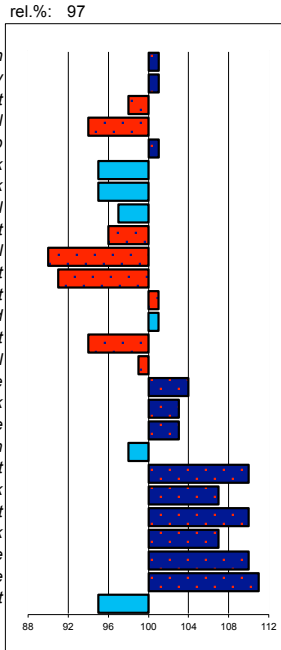

noble head
light head-neck-conn.
long neck length
vertical neck position
sloping shoulder
tight back
tight loins
sloping croup angle
long croup length
ophill body
long length forearm
standing under frontlegs
straight hind legs
long kootlengte
large hooves
dry bone quality
jet black color
much hair
toeing-out frontlegs
long walk length
powerful walk strength
long trot length
powerful trot strength
much balance
much suppleness
tall stature

waarderende exteriorkenmerken

type	frame	feet & legs			walk	trot	total
99	98	104			107	106	103
ABFP							
rel.	walk	trot	canter	riding	driving	showdr.	total
86	106	101	103	102	102	101	103

Sjaard 320

198900821 marks allowed: 11,6%
born: 08-03-89 not allowed: 1,3%
s.: Djurre 284 mgs mggs
m.: Fokeltsje Reitse 272 Ritske 202

linear conformation