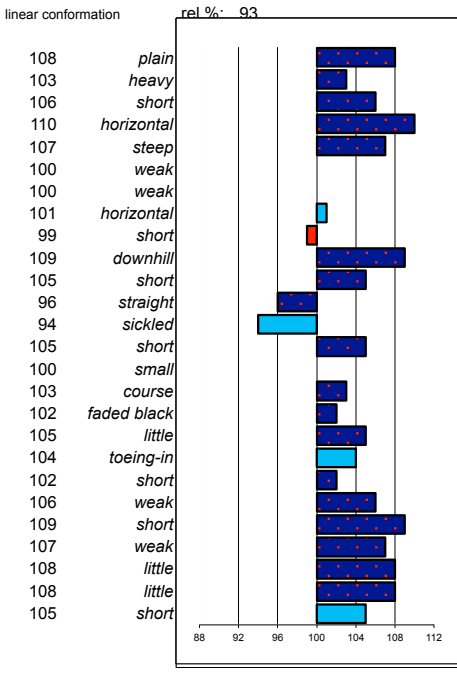

Tsjalke 397

199821321 marks allowed: 1,3%
born: 27-04-98 not allowed: 0,9%
s.: Leffert 306 mgs mggs
m.: Selma fan 'e Gi Doeke 287 Tsjalling 235

noble head
light head-neck-conn.
long neck length
vertical neck position
sloping shoulder
tight back
tight loins
sloping croup angle
long croup length
ophill body
long length forearm
standing under frontlegs
straight hind legs
long kootlengte
large hooves
dry bone quality
jet black color
much hair
toeing-out frontlegs
long walk length
powerful walk strength
long trot length
powerful trot strength
much balance
much suppleness
tall stature

type	frame	feet & legs	walk	trot	total		
111	107	105	104	106	107		
ABFP							
rel.	walk	trot	canter	riding	driving	showdr.	total
71	102	101	102	99	103	108	102

Wobke 403

199901951 marks allowed: 4,2%
born: 26-02-99 not allowed: 0,7%
s.: Fetse 349 mgs mggs
m.: Siuwke fan Kal Gaije 295 Wessel 237