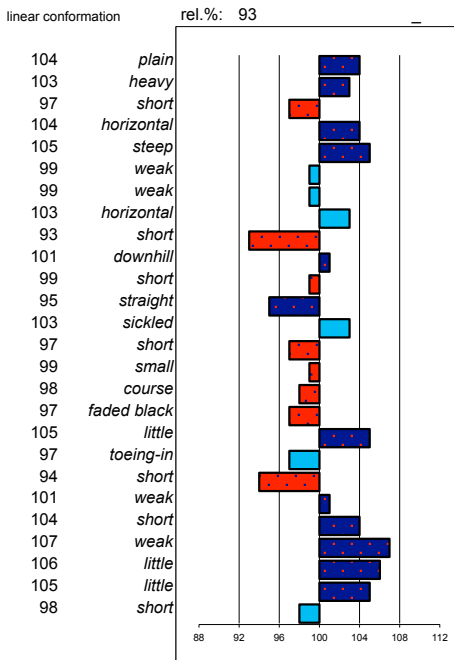

noble head 105
light head-neck-conn. 106
long neck length 103
vertical neck position 108
sloping shoulder 103
tight back 97
tight loins 100
sloping croup angle 101
long croup length 100
ophill body 101
long length forearm 103
standing under frontlegs 96
straight hind legs 107
long kootlengte 101
large hooves 101
dry bone quality 105
jet black color 100
much hair 90
toeing-out frontlegs 105
long walk length 104
powerful walk strength 103
long trot length 109
powerful trot strength 107
much balance 108
much suppleness 110
tall stature 101

Teeuwis 389

199804091 marks allowed: 0,8%
born: 14-03-98 not allowed: 0,3%
s.: Fetse 349 mgs mggs
m.: Anke van 't Lee Reitse 272 Doeke 287