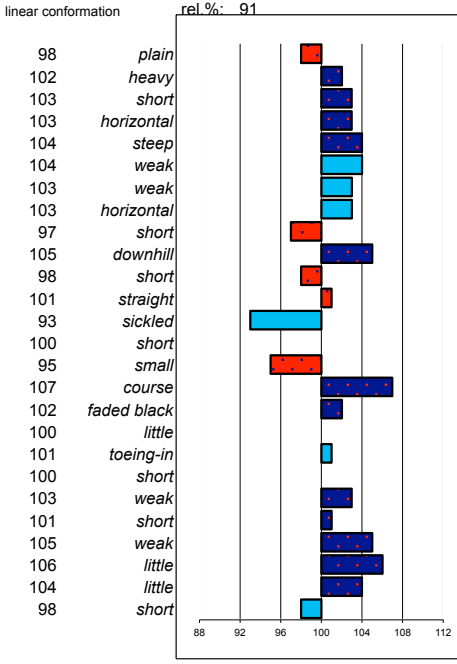

noble head
light head-neck-conn.
long neck length
vertical neck position
sloping shoulder
tight back
tight loins
sloping croup angle
long croup length
ophill body
long length forearm
standing under frontlegs
straight hind legs
long kootlengte
large hooves
dry bone quality
jet black color
much hair
toeing-out frontlegs
long walk length
powerful walk strength
long trot length
powerful trot strength
much balance
much suppleness
tall stature

type	frame	feet & legs	walk	trot	total		
102	105	105	102	105	104		
ABFP							
rel.	walk	trot	canter	riding	driving	showdr.	total
72	100	103	97	101	100	102	100

Rindert 406

199717271 marks allowed: 2,8%
born: 10-05-97 not allowed: 1,0%
s.: Brandus 345 mgs mggs
m.: Elske Jochem 259 Freak 218