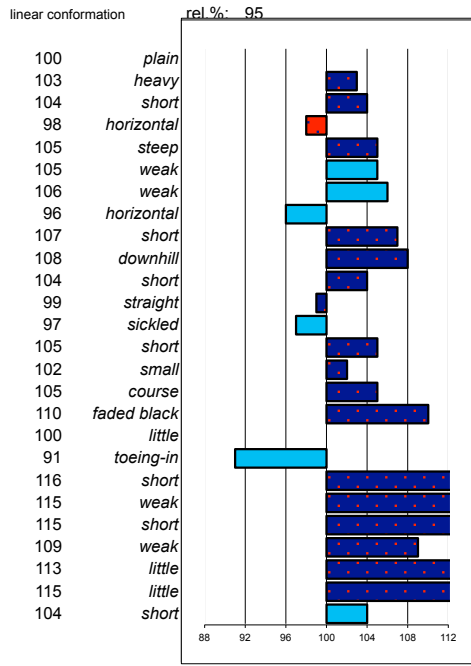

waarderende exterieurkenmerken							
type	frame	feet & legs			walk	trot	total
104	109	106			114	109	109
ABFP							
rel.	walk	trot	canter	riding	driving	showdr.	total
75	111	107	106	106	107	102	107

Bente 412

200017131 marks allowed: 2,2%
born: 25-04-00 not allowed: 0,7%
s.: Heinse 354 mgs mggs
m.: Lobke Y. Nammen 308 Jochem 259