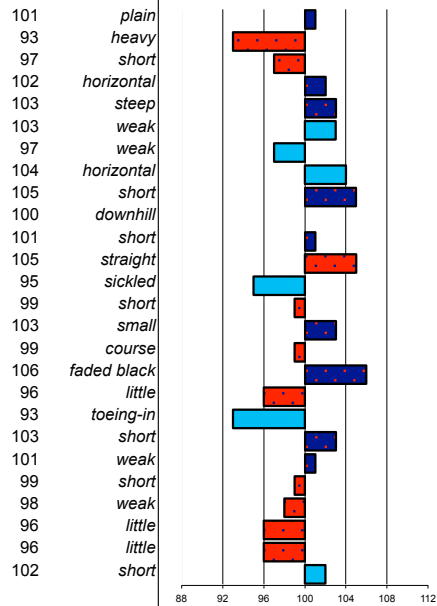

noble head
light head-neck-conn.
long neck length
vertical neck position
sloping shoulder
tight back
tight loins
sloping croup angle
long croup length
ophill body
long length forearm
standing under frontlegs
straight hind legs
long kootlengte
large hooves
dry bone quality
jet black color
much hair
toeing-out frontlegs
long walk length
powerful walk strength
long trot length
powerful trot strength
much balance
much suppleness
tall stature

waarderende exterieurkenmerken

type	frame	feet & legs	walk	trot	total		
100	101	101	102	98	100		
ABFP							
rel.	walk	trot	canter	riding	driving	showdr.	total
77	103	98	102	101	100	98	101

Wander 352

199111221 marks allowed: 6,2%
born: 24-06-91 not allowed: 0,2%
s.: Barteld 292 mgs mggs
m.: Nylke S. Djurre 284 Mark 232

linear conformation rel.%: 92