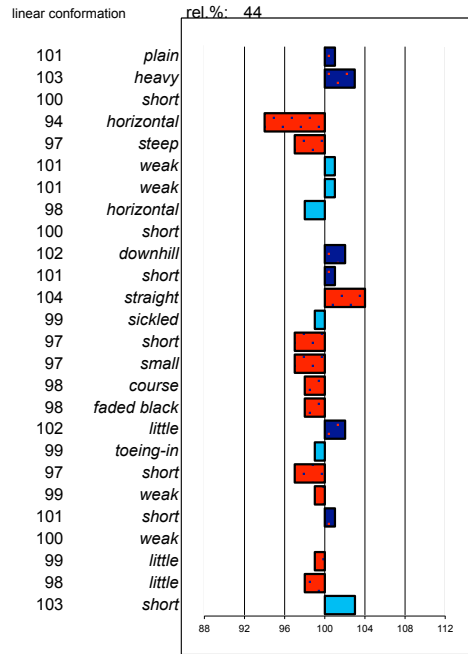

waarderende exterieurkenmerken

type	frame	feet & legs	walk	trot	total		
97	98	97	98	101	98		
ABFP							
rel.	walk	trot	canter	riding	driving	showdr.	total
0	0	0	0	0	0	0	0

Reinder 452

200500407 marks allowed: 1,0%
born: 27-02-05 not allowed: 1,0%
s.: Aan 416 mgs mggs
m.: Trynke B. Sierk 326 Ludse 305