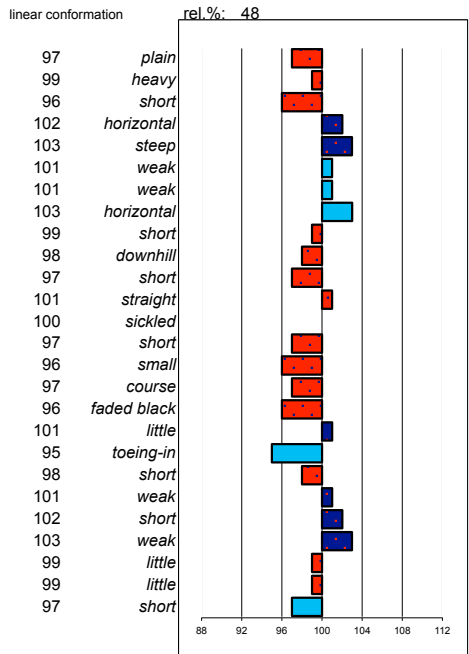

97 plain head
99 heavy head-neck-conn.
96 short neck length
102 horizontal neck position
103 steep shoulder
101 weak back
101 weak loins
103 horizontal croup angle
99 short croup length
98 downhill body
97 short length forearm
101 straight frontlegs
100 sickled hind legs
97 short kootlengte
96 small hooves
97 course bone quality
96 faded black color
101 little hair
95 toeing-in frontlegs
98 short walk length
101 weak walk strength
102 short trot length
103 weak trot strength
99 little balance
99 little suppleness
97 short stature

type	frame	feet & legs	walk	trot	total		
103	100	97	100	103	101		
ABFP							
rel.	walk	trot	canter	riding	driving	showdr.	total
0	0	0	0	0	0	0	0

Lutger 436

200308087 marks allowed: 0,0%
born: 15-04-03 not allowed: 0,0%
s.: Onne 376 mgs mggs
m.: Maxi vom Lindt Feitse 293 Oepek 266