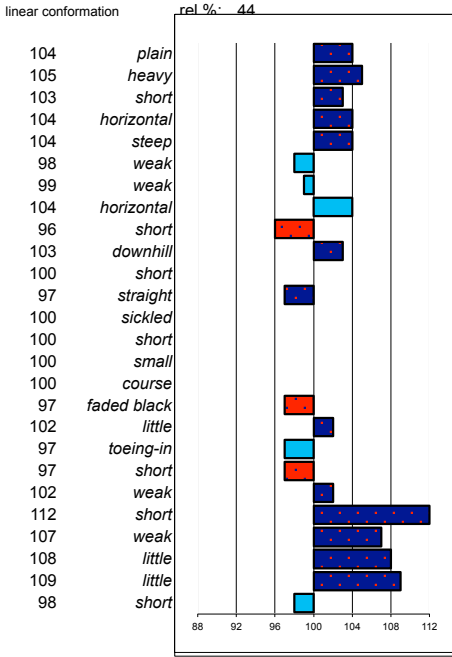

Tsjalle 454

200600248 marks allowed: nvt
born: 02-03-06 not allowed: nvt
s.: Mintse 384 mgs mggs
m.: Welmoed fan F Brandus 345 Jurjen 303

noble head
light head-neck-conn.
long neck length
vertical neck position
sloping shoulder
tight back
tight loins
sloping croup angle
long croup length
ophill body
long length forearm
standing under frontlegs
straight hind legs
long kootlengte
large hooves
dry bone quality
jet black color
much hair
toeing-out frontlegs
long walk length
powerful walk strength
long trot length
powerful trot strength
much balance
much suppleness
tall stature

waarderende exterieurkenmerken							
type	frame	feet & legs			walk	trot	total
106	104	104			101	108	105
ABFP							
rel.	walk	trot	canter	riding	driving	showdr.	total
0	0	0	0	0	0	0	0

Take 455

200600525 marks allowed: nvt
born: 15-03-06 not allowed: nvt
s.: Jakob 302 mgs mggs
m.: Lemkje ut 'e Rei Oltman 317 Tsjalling 235