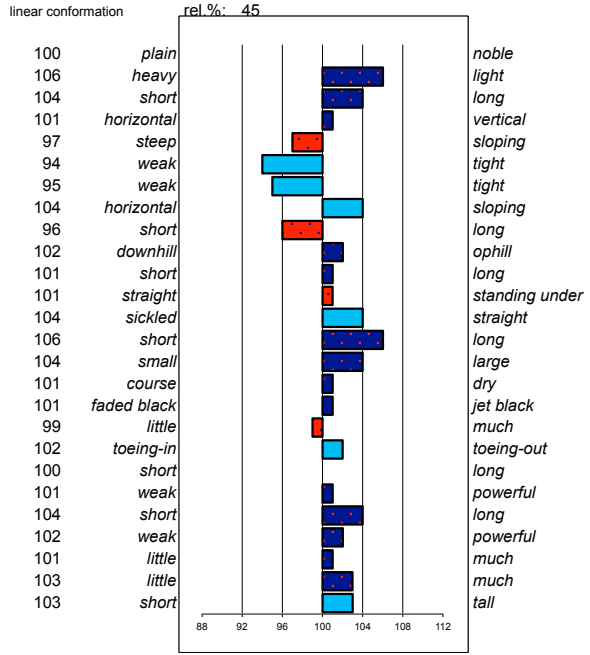

waarderende exterieurkenmerken							
type	frame	feet & legs			walk	trot	total
102	99	100			100	103	101
ABFP							
rel.	walk	trot	canter	riding	driving	showdr.	total
0	0	0	0	0	0	0	0

Tymon 456

200601313 marks allowed: nvt
born: 01-04-06 not allowed: nvt
s.: Andries 415 mgs mggs
m.: Helena L. Leffert 306 Dirk 298