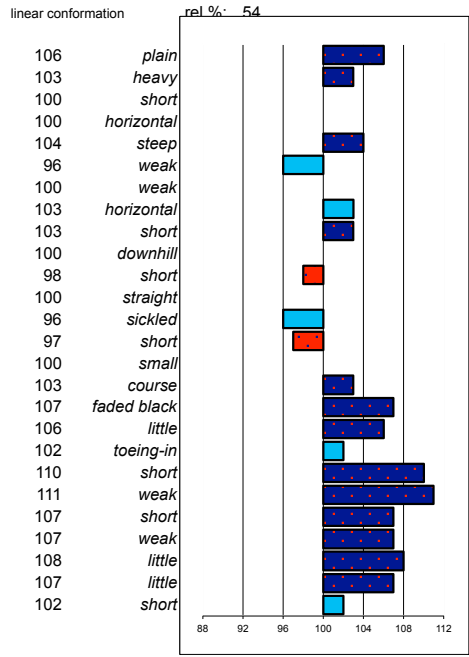

noble head
light head-neck-conn.
long neck length
vertical neck position
sloping shoulder
tight back
tight loins
sloping croup angle
long croup length
ophill body
long length forearm
standing under frontlegs
straight hind legs
long kootlengte
large hooves
dry bone quality
jet black color
much hair
toeing-out frontlegs
long walk length
powerful walk strength
long trot length
powerful trot strength
much balance
much suppleness
tall stature

noble head
light head-neck-conn.
long neck length
vertical neck position
sloping shoulder
tight back
tight loins
sloping croup angle
long croup length
ophill body
long length forearm
standing under frontlegs
straight hind legs
long kootlengte
large hooves
dry bone quality
jet black color
much hair
toeing-out frontlegs
long walk length
powerful walk strength
long trot length
powerful trot strength
much balance
much suppleness
tall stature

waarderende exterieurkenmerken

type	frame	feet & legs	walk	trot	total		
107	105	103	104	106	105		
ABFP							
rel.	walk	trot	canter	riding	driving	showdr.	total
0	0	0	0	0	0	0	0

waarderende exterieurkenmerken

type	frame	feet & legs	walk	trot	total		
104	101	104	111	105	106		
ABFP							
rel.	walk	trot	canter	riding	driving	showdr.	total
0	0	0	0	0	0	0	0