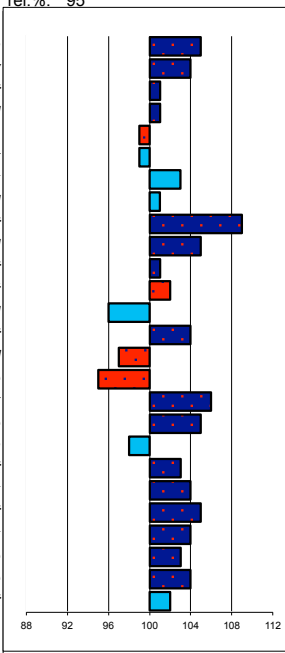

noble head  
light head-neck-conn.  
long neck length  
vertical neck position  
sloping shoulder  
tight back  
tight loins  
sloping croup angle  
long croup length  
ophill body  
long length forearm  
standing under frontlegs  
straight hind legs  
long kootlengte  
large hooves  
dry bone quality  
jet black color  
much hair  
toeing-out frontlegs  
long walk length  
powerful walk strength  
long trot length  
powerful trot strength  
much balance  
much suppleness  
tall stature