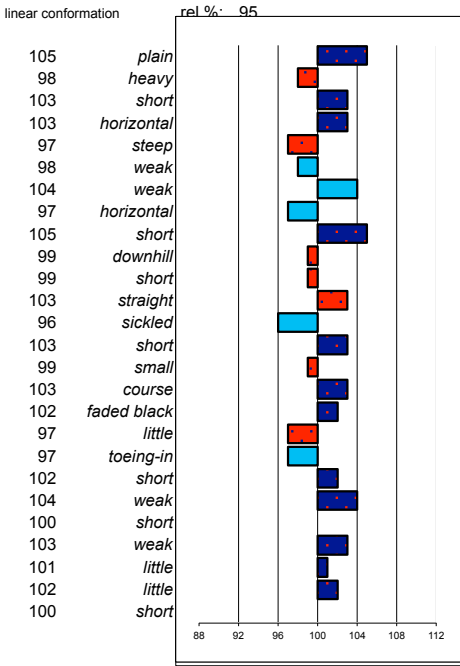

Uike 338

19900721 marks allowed: 4,5%
born: 24-03-90 not allowed: 1,5%
s.: Tjimme 275 mgs mggs
m.: Fabiolaa Reitse 272 Ygram 240

noble head
light head-neck-conn.
long neck length
vertical neck position
sloping shoulder
tight back
tight loins
sloping croup angle
long croup length
ophill body
long length forearm
standing under frontlegs
straight hind legs
long kootlengte
large hooves
dry bone quality
jet black color
much hair
toeing-out frontlegs
long walk length
powerful walk strength
long trot length
powerful trot strength
much balance
much suppleness
tall stature

Anne 340

199200101 marks allowed: 1,4%
born: 20-03-92 not allowed: 0,3%
s.: Reitse 272 mgs mggs
m.: Fimke fan de P Jochem 259 Fokke 217