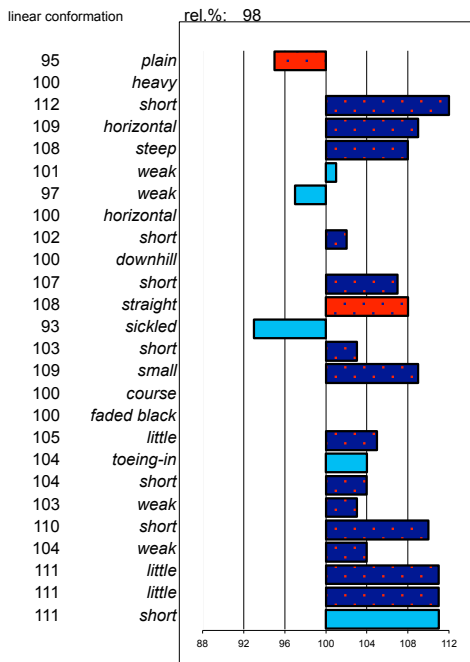

95 plain noble
100 heavy light
112 short long
109 horizontal vertical
108 steep sloping
101 weak tight
97 weak tight
100 horizontal sloping
102 short long
100 downhill ophill
107 short long
108 straight standing under
93 sickled straight
103 short long
109 small large
100 course dry
100 faded black jet black
105 little much
104 toeing-in toeing-out
104 short long
103 weak powerful
110 short long
104 weak powerful
111 little much
111 little much
111 short tall

waarderende exterieurkenmerken

type	frame	feet & legs	walk	trot	total		
109	107	107	99	105	105		
ABFP							
rel.	walk	trot	canter	riding	driving	showdr.	total
84	96	99	100	99	100	104	99

waarderende exterieurkenmerken

type	frame	feet & legs	walk	trot	total		
104	104	101	103	104	103		
ABFP							
rel.	walk	trot	canter	riding	driving	showdr.	total
79	100	103	102	102	102	103	102