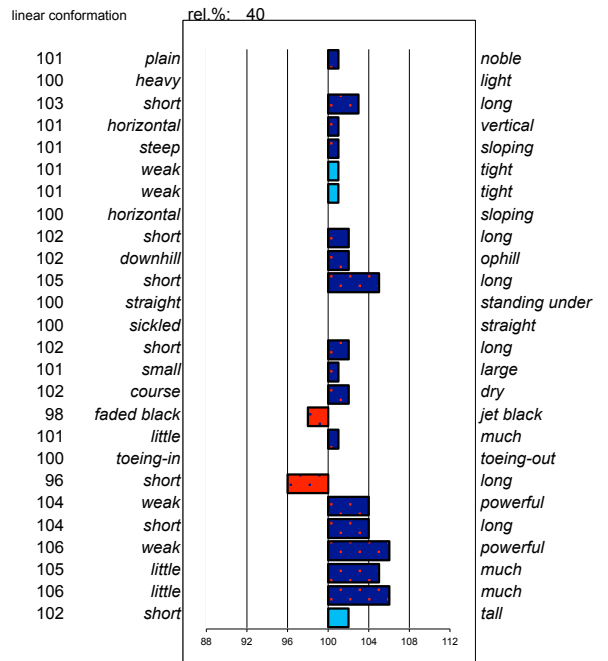

type	frame	feet & legs	walk	trot	total		
104	106	104	102	106	104		
ABFP							
rel.	walk	trot	canter	riding	driving	showdr.	total
0	0	0	0	0	0	0	0