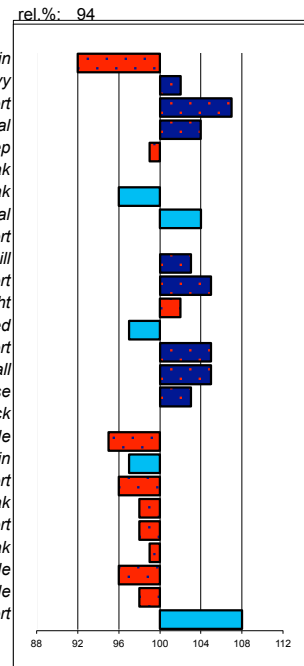

noble light
long long
vertical vertical
sloping sloping
tight tight
sloping sloping
long long
ophill ophill
long long
standing under standing under
straight straight
long long
large large
dry dry
jet black jet black
much much
toeing-out toeing-out
long long
powerful powerful
long long
powerful powerful
much much
much tall

waarderende exterieurkenmerken

type	frame	feet & legs	walk	trot	total
100	103	102	99	99	100
ABFP					
rel.	walk	trot	canter	riding	driving showdr.
74	100	98	101	101	102 99
					total
					100