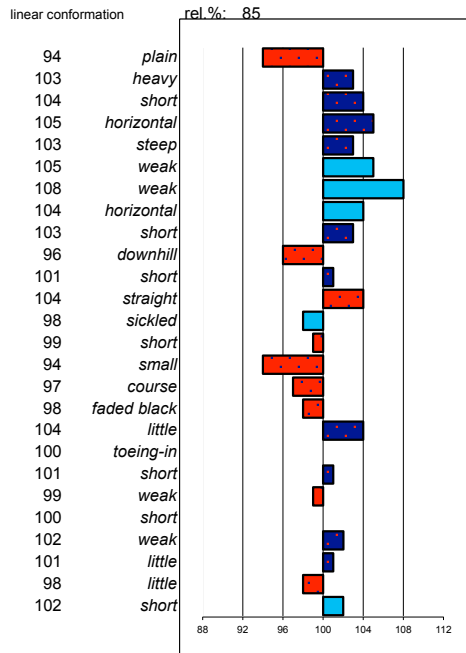

waarderende exterieurkenmerken

type	frame	feet & legs	walk	trot	total		
101	102	97	98	100	100		
ABFP							
rel.	walk	trot	canter	riding	driving	showdr.	total
72	103	100	103	103	101	99	102

waarderende exterieurkenmerken

type	frame	feet & legs	walk	trot	total		
110	111	101	107	105	107		
ABFP							
rel.	walk	trot	canter	riding	driving	showdr.	total
77	102	104	102	103	104	107	103

Sibald 380

199709061 marks allowed: 0,5%
born: 23-03-97 not allowed: 0,3%
s.: Sierk 326 mgs mggs
m.: Berlinda H. Leffert 306 Oege 267