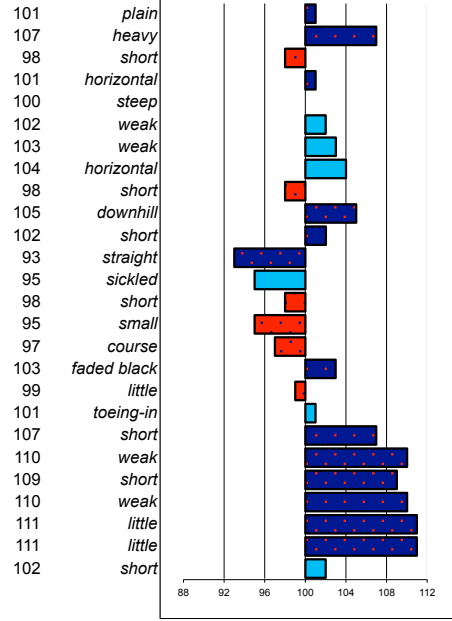

noble head
light head-neck-conn.
long neck length
vertical neck position
sloping shoulder
tight back
tight loins
sloping croup angle
long croup length
ophill body
long length forearm
standing under frontlegs
straight hind legs
long kootlengte
large hooves
dry bone quality
jet black color
much hair
toeing-out frontlegs
long walk length
powerful walk strength
long trot length
powerful trot strength
much balance
much suppleness
tall stature

waarderende exterieurkenmerken

type	frame	feet & legs			walk	trot	total
105	108	101			109	109	107
ABFP							
rel.	walk	trot	canter	riding	driving	showdr.	total
75	102	105	100	105	105	104	103