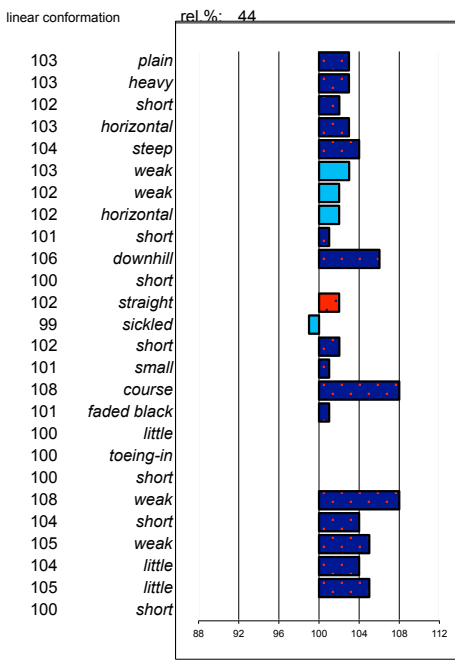

noble head
light head-neck-conn.
long neck length
vertical neck position
sloping shoulder
tight back
tight loins
sloping croup angle
long croup length
ophill body
long length forearm
standing under frontlegs
straight hind legs
long kootlengte
large hooves
dry bone quality
jet black color
much hair
toeing-out frontlegs
long walk length
powerful walk strength
long trot length
powerful trot strength
much balance
much suppleness
tall stature

type	frame	feet & legs	walk	trot	total		
107	108	107	105	105	106		
ABFP							
rel.	walk	trot	canter	riding	driving	showdr.	total
0	0	0	0	0	0	0	0

Norbert 444

200400578 marks allowed: 1,0%
born: 07-03-04 not allowed: 0,0%
s.: Tsjerk 328 mgs mggs
m.: Amalia-Annie Hearke 254 Peke 268