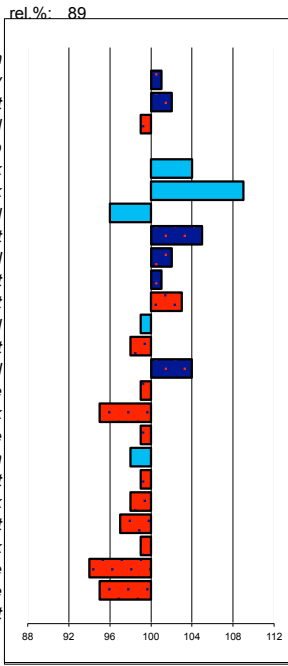

noble head
light head-neck-conn.
long neck length
vertical neck position
sloping shoulder
tight back
tight loins
sloping croup angle
long croup length
ophill body
long length forearm
standing under frontlegs
straight hind legs
long kootlengte
large hooves
dry bone quality
jet black color
much hair
toeing-out frontlegs
long walk length
powerful walk strength
long trot length
powerful trot strength
much balance
much suppleness
tall stature

waarderende exterieurkenmerken

type	frame	feet & legs	walk	trot	total
99	103	100	98	99	99
ABFP					
rel.	walk	trot	canter	riding	driving showdr.
73	103	103	106	106	104 101
					total
					104

Nanning 374

199617561 marks allowed: 0,9%
born: 02-05-96 not allowed: 0,6%
s.: Teunis 332 mgs mggs
m.: Sierda Feitse 293 Oege 267

linear conformation